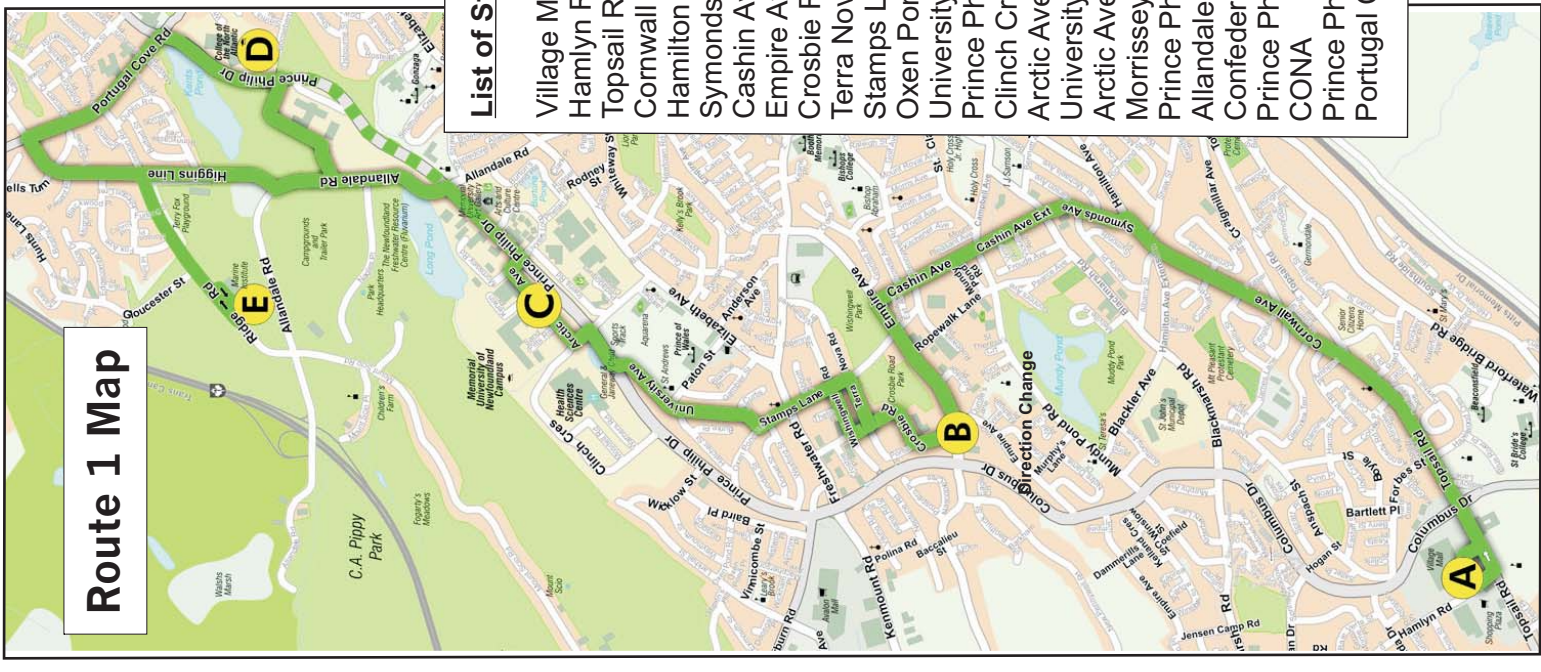

# Route 1- Monday to Friday

Direction To Village Mall

Map Reference **A B C D E**

Run No.	A	B	C	D	E	Run No.
1-3	Village Mall	Crosbie Road	University Centre	College of the North Atlantic	Marine Institute	1-3
1-4	6:30a	6:40a	6:50a	6:55a	6:30a	1-4
1-3	7:00a	7:10a	7:20a	7:25a	7:00a	1-3
1-5					7:55a	1-5
1-4	7:30a	7:40a	7:50a	8:00a	8:10a	1-4
1-1	7:45a	8:00a	8:10a	8:15a	8:25a	1-1
1-3	8:00a	8:10a	8:20a	8:30a	8:40a	1-3
1-2	8:15a	8:30a	8:40a	8:45a	8:55a	1-2
1-5	8:30a	8:40a	8:50a	9:00a	9:10a	1-5
1-1	9:00a	9:15a	9:25a	9:30a	9:40a	1-1
1-2	9:30a	9:45a	9:55a	10:00a	10:10a	1-2
1-1	10:15a	10:30a	10:40a	10:45a	10:55a	1-1
1-2	10:45a	11:00a	11:10a	11:15a	11:25a	1-2
1-1	11:30a	11:45a	11:55a	12:00p	12:10p	1-1
1-2	12:00p	12:15p	12:25p	12:30p	12:40p	1-2
1-1	12:45p	1:00p	1:10p	1:15p	1:25p	1-1
1-2	1:15p	1:30p	1:40p	1:45p	1:55p	1-2
1-4	1:30p	1:45p	1:55p	2:00p	2:10p	1-4
1-5					2:30p	1-5
1-1	2:00p	2:15p	2:25p	2:30p	2:40p	1-1
1-3					3:00p	1-3
1-2	2:30p	2:45p	2:55p	3:00p	3:10p	1-2
1-4	2:45p	3:00p	3:10p	3:15p	3:25p	1-4
1-5	3:00p	3:15p	3:25p	3:30p	3:40p	1-5
1-1	3:15p	3:30p	3:40p	3:45p	3:55p	1-1
1-3	3:30p	3:45p	3:55p	4:00p	4:10p	1-3
1-2	3:45p	4:00p	4:10p	4:15p	4:25p	1-2
1-4	4:00p	4:15p	4:25p	4:30p	4:40p	1-4
1-5	4:15p	4:30p	4:40p	4:45p	4:55p	1-5
1-1	4:30p	4:45p	4:55p	5:00p	5:10p	1-1
1-3	4:45p	5:00p	5:10p	5:15p	5:25p	1-3
1-2	5:00p	5:15p	5:25p	5:30p	5:40p	1-2
1-5	5:30p	5:40p	5:50p	5:55p	6:00p	1-5
1-1	5:45p	5:55p	6:05p	6:10p	6:15p	1-1
1-5	6:30p	6:40p	6:50p	6:55p	7:00p	1-5
1-5	7:30p	7:40p	7:50p	7:55p	8:00p	1-5
1-5	8:30p	8:40p	8:50p	8:55p	9:00p	1-5
1-5	9:30p	9:40p	9:50p	9:55p	10:00p	1-5
1-5	10:30p	10:40p	10:50p	10:55p	11:00p	1-5
1-5	11:30p	11:40p	11:50p	11:55p	12:00a	1-5

## Route 1 Map

◆ Does not service Confederation Building on these trips only.

\* Indicates bus is returning to the garage. Check with Driver for last stop serviced.