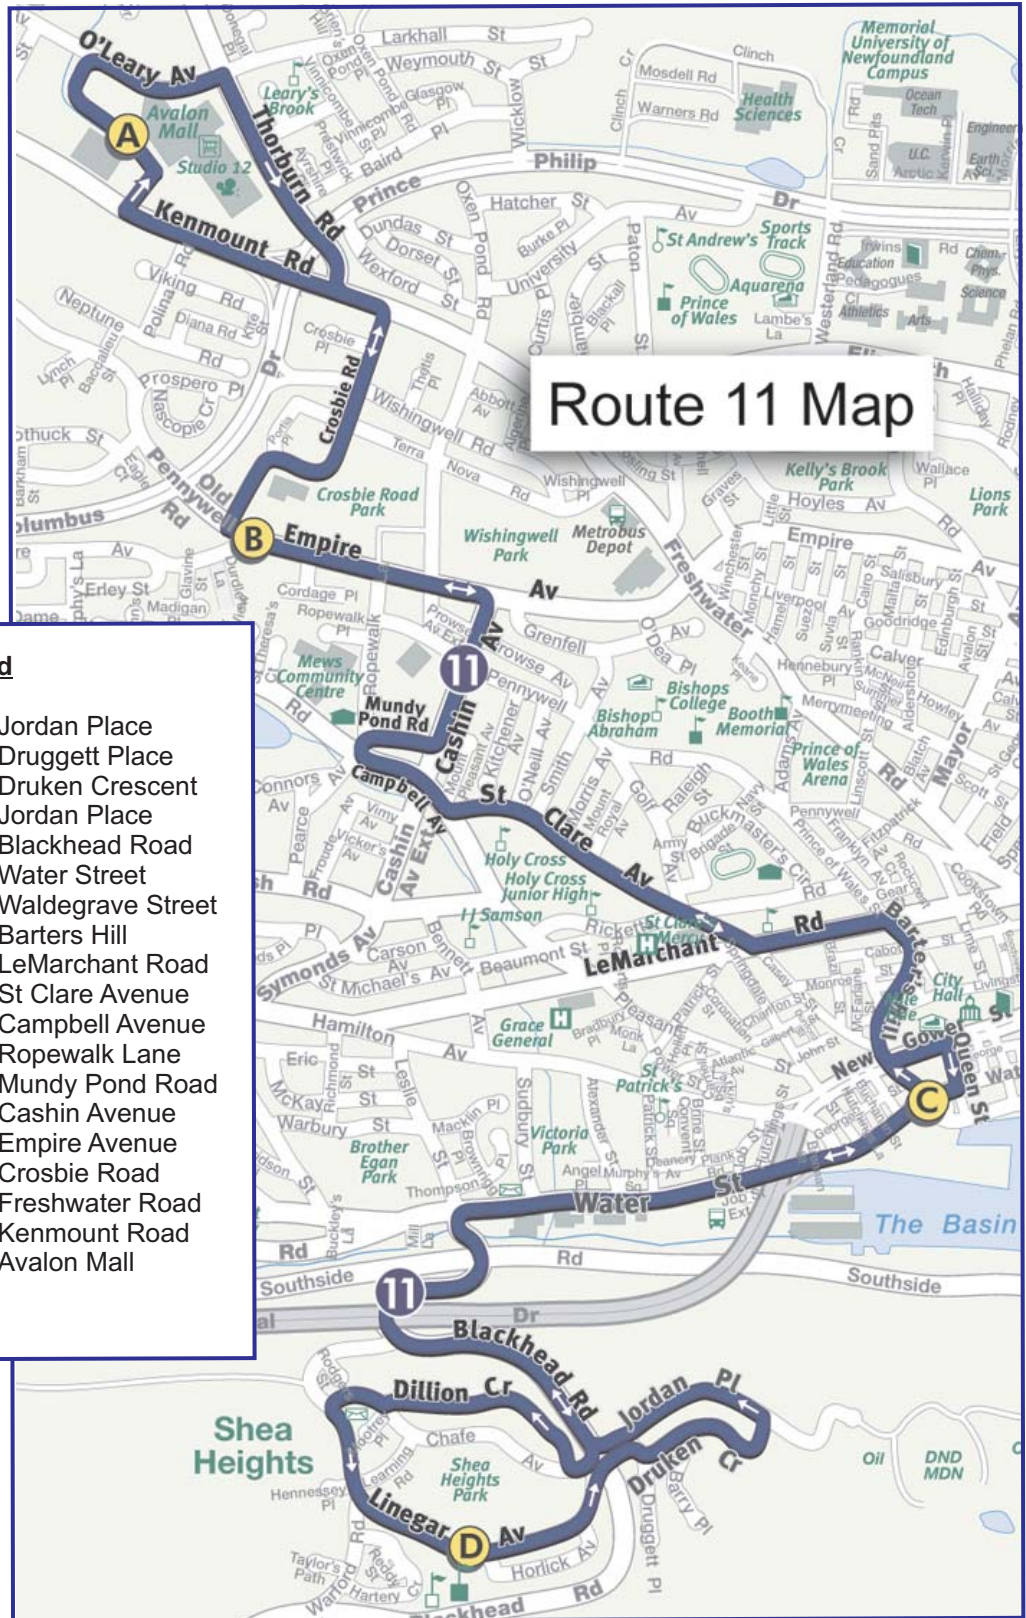

Metrobus Transit

Get on. Be moved.

Effective September 7, 2009

ROUTE 11 SERVICE AREAS

- Avalon Mall
- Crosbie Road
- Cashin Avenue
- Water Street
- Shea Heights

Your key to the City and so much more!
mcard.metrobus.com

Route 11 Map

- List of Streets Traveled**
- | | |
|------------------|-------------------|
| Avalon Mall | Jordan Place |
| O'Leary Avenue | Druggett Place |
| Thorburn Road | Druken Crescent |
| Freshwater Road | Jordan Place |
| Crosbie Road | Blackhead Road |
| Empire Avenue | Water Street |
| Cashin Avenue | Waldegrave Street |
| Mundy Pond Road | Barter's Hill |
| Ropewalk Lane | LeMarchant Road |
| Campbell Avenue | St. Clare Avenue |
| St. Clare Avenue | Campbell Avenue |
| LeMarchant Road | Ropewalk Lane |
| Barter's Hill | Mundy Pond Road |
| New Gower Street | Cashin Avenue |
| Queen Street | Empire Avenue |
| Water Street | Crosbie Road |
| Blackhead Road | Freshwater Road |
| Chafe Avenue | Kenmount Road |
| Dillion Crescent | Avalon Mall |
| Linegar Avenue | |
| Chafe Avenue | |