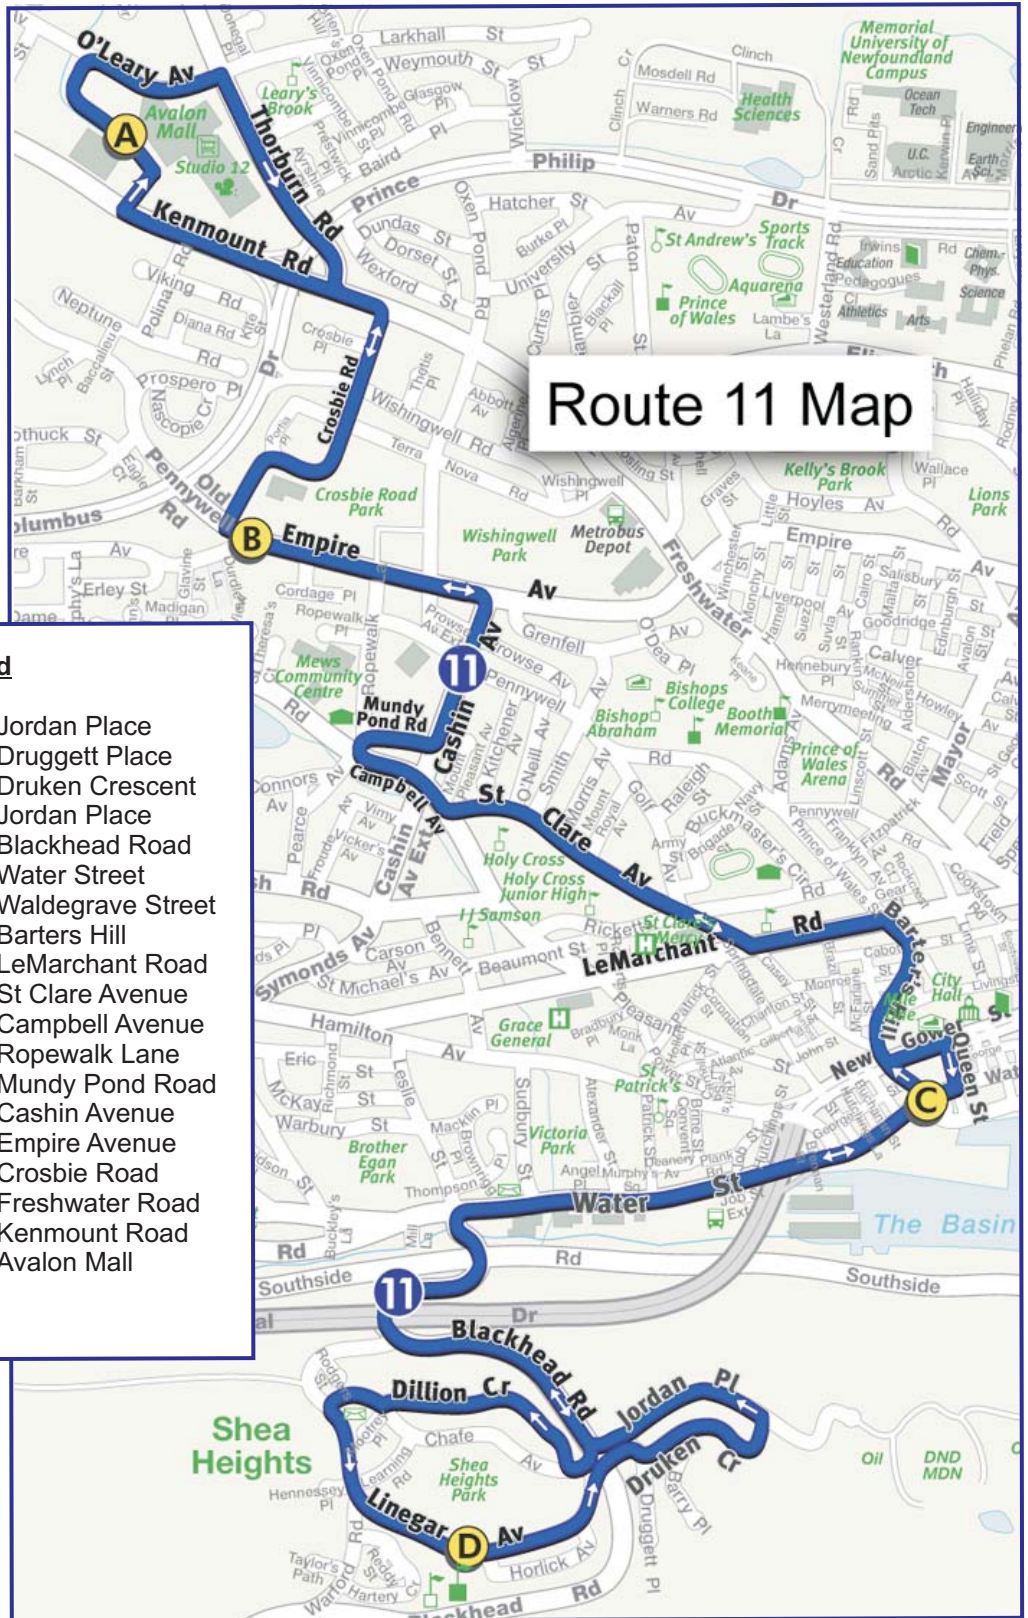

### ROUTE 11 SERVICE AREAS

- Avalon Mall
- Crosbie Road
- Cashin Avenue
- Water Street
- Shea Heights

Your key to the City and so much more!  
[mcard.metrobus.com](http://mcard.metrobus.com)

**Call or Click Before you split.**

Route 11 Map

- List of Streets Traveled**
- |                  |                   |
|------------------|-------------------|
| Avalon Mall      | Jordan Place      |
| O'Leary Avenue   | Druggett Place    |
| Thorburn Road    | Druken Crescent   |
| Freshwater Road  | Jordan Place      |
| Crosbie Road     | Blackhead Road    |
| Empire Avenue    | Water Street      |
| Cashin Avenue    | Waldegrave Street |
| Mundy Pond Road  | Barter's Hill     |
| Ropewalk Lane    | LeMarchant Road   |
| Campbell Avenue  | St. Clare Avenue  |
| St. Clare Avenue | Campbell Avenue   |
| LeMarchant Road  | Ropewalk Lane     |
| Barter's Hill    | Mundy Pond Road   |
| New Gower Street | Cashin Avenue     |
| Queen Street     | Empire Avenue     |
| Water Street     | Crosbie Road      |
| Blackhead Road   | Freshwater Road   |
| Chafe Avenue     | Kenmount Road     |
| Dillion Crescent | Avalon Mall       |
| Linegar Avenue   |                   |
| Chafe Avenue     |                   |