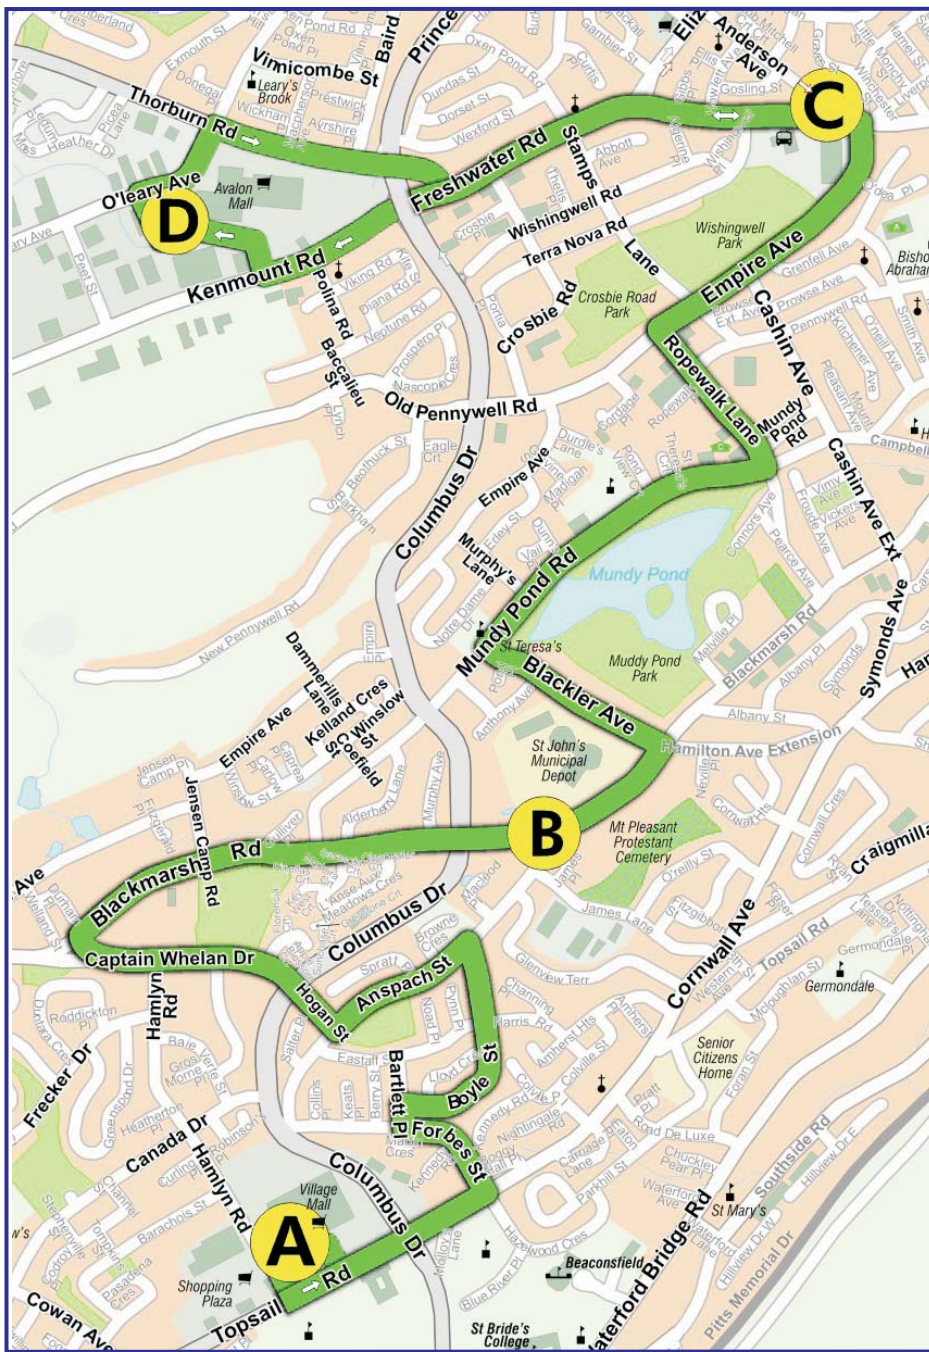

1. **List of Streets Traveled**
2. Village Mall
   - Hamlyn Road
   - Topsail Road
   - Forbes Street
   - Bartlett Place
   - Boyle Street
   - Anspatch Street
   - Hogan Road
   - Captain Whelan Drive
   - Blackmarsh Road
   - Blacker Avenue
   - Mundy Pond Road
   - Ropewalk Lane
   - Empire Avenue
   - Freshwater Road
   - Kenmount Road
   - Avalon Mall
   - O'Leary Avenue
   - Thorburn Road
   - Freshwater Road
   - Empire Avenue
   - Ropewalk Lane
   - Mundy Pond Road
   - Blacker Avenue
   - Blackmarsh Road
   - Captain Whelan Drive
   - Hogan Road
   - Anspatch Street
   - Boyle Street
   - Bartlett Place
   - Forbes Street
   - Topsail Road
   - Village Mall

Route 12- Monday to Friday

Direction		To Avalon Mall				To The Village			
Map Reference	A	B	C	D	C	B	A		
	Village Mall	Blackmarsh Rd at Mercers Lane	Freshwater Rd at Anderson Ave	Avalon Mall	Freshwater Rd at Anderson Ave	Blackmarsh Rd at Mercers Lane	Village Mall		
Run No.								Run No.	
12-1				7:00a	7:05a	7:15a	7:30a	12-1	
12-2	7:00a	7:10a	7:20a	7:30a	7:35a	7:45a	8:00a	12-2	
12-1	7:30a	7:40a	7:50a	8:00a	8:05a	8:15a	8:30a	12-1	
12-2	8:00a	8:10a	8:20a	8:30a	8:35a	8:45a	9:00a	12-2	
12-1	8:30a	8:40a	8:50a	9:00a	9:05a	9:15a	9:30a	12-1	
12-2	9:00a	9:10a	9:20a	9:30a	9:35a	9:45a	10:00a	12-2	
12-1	9:30a	9:40a	9:50a	10:00a	10:05a	10:15a	10:30a	12-1	
12-2	10:00a	10:10a	10:20a	10:30a	10:35a	10:45a	11:00a	12-2	
12-1	10:30a	10:40a	10:50a	11:00a	11:05a	11:15a	11:30a	12-1	
12-2	11:00a	11:10a	11:20a	11:30a	11:35a	11:45a	12:00p	12-2	
12-1	11:30a	11:40a	11:50a	12:00p	12:05p	12:15p	12:30p	12-1	
12-2	12:00p	12:10p	12:20p	12:30p	12:35p	12:45p	1:00p	12-2	
12-1	12:30p	12:40p	12:50p	1:00p	1:05p	1:15p	1:30p	12-1	
12-2	1:00p	1:10p	1:20p	1:30p	1:35p	1:45p	2:00p	12-2	
12-1	1:30p	1:40p	1:50p	2:00p	2:05p	2:15p	2:30p	12-1	
12-2	2:00p	2:10p	2:20p	2:30p	2:35p	2:45p	3:00p	12-2	
12-1	2:30p	2:40p	2:50p	3:00p	3:05p	3:15p	3:30p	12-1	
12-2	3:00p	3:10p	3:20p	3:30p	3:35p	3:45p	4:00p	12-2	
12-1	3:30p	3:40p	3:50p	4:00p	4:05p	4:15p	4:30p	12-1	
12-2	4:00p	4:10p	4:20p	4:30p	4:35p	4:45p	5:00p	12-2	
12-1	4:30p	4:40p	4:50p	5:00p	5:05p	5:15p	5:30p	12-1	
12-2	5:00p	5:10p	5:20p	5:30p	5:35p	5:45p	6:00p	12-2	
12-1	5:30p	5:40p	5:50p	6:00p	6:05p	6:15p	6:30p	12-1	
12-2	6:00p	6:10p	6:20p	*6:30p				12-2	
12-1	6:30p	6:40p	6:50p	7:00p	7:05p	7:15p	7:30p	12-1	
12-1	7:30p	7:40p	7:50p	8:00p	8:05p	8:15p	8:30p	12-1	
12-1	8:30p	8:40p	8:50p	9:00p	9:05p	9:15p	9:30p	12-1	
12-1	9:30p	9:40p	9:50p	10:00p	10:05p	10:15p	10:30p	12-1	
12-1	10:30p	10:40p	10:50p	11:00p	11:05p	11:15p	11:30p	12-1	
12-1	11:30p	11:40p	11:50p	*12:00a				12-1	

* Indicates bus is returning to garage. Check with Driver for last stop serviced.