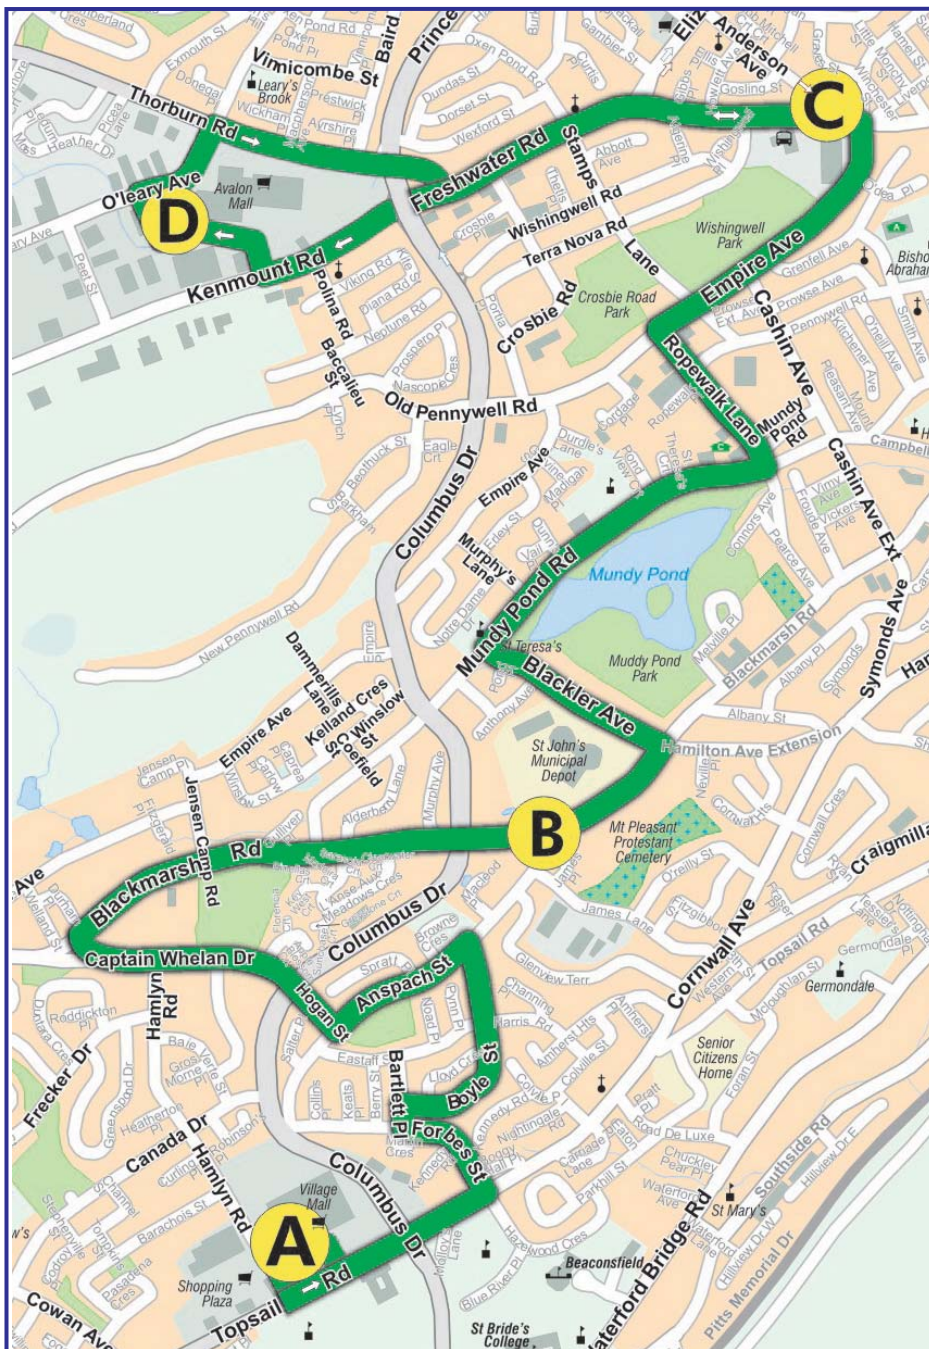

1. **List of Streets Traveled**
2. Village Mall
   - Hamlyn Road
   - Topsail Road
   - Forbes Street
   - Bartlett Place
   - Boyle Street
   - Anspach Street
   - Hogan Road
   - Captain Whelan Drive
   - Blackmarsh Road
   - Blacker Avenue
   - Mundy Pond Road
   - Ropewalk Lane
   - Empire Avenue
   - Freshwater Road
   - Kenmount Road
   - Avalon Mall
   - O'Leary Avenue
   - Thorburn Road
   - Freshwater Road
   - Empire Avenue
   - Ropewalk Lane
   - Mundy Pond Road
   - Blacker Avenue
   - Blackmarsh Road
   - Captain Whelan Drive
   - Hogan Road
   - Anspach Street
   - Boyle Street
   - Bartlett Place
   - Forbes Street
   - Topsail Road
   - Village Mall

Route 12- Monday to Friday

Direction	To Avalon Mall				To The Village			
Map Reference	A	B	C	D	C	B	A	
Run No.	Village Mall	Blackmarsh Rd at Mercers Lane	Freshwater Rd at Anderson Ave	Avalon Mall	Freshwater Rd at Anderson Ave	Blackmarsh Rd at Mercers Lane	Village Mall	Run No.
12-1				7:00a	7:05a	7:15a	7:30a	12-1
12-2	7:00a	7:10a	7:20a	7:30a	7:35a	7:45a	8:00a	12-2
12-1	7:30a	7:40a	7:50a	8:00a	8:05a	8:15a	8:30a	12-1
12-2	8:00a	8:10a	8:20a	8:30a	8:35a	8:45a	9:00a	12-2
12-1	8:30a	8:40a	8:50a	9:00a	9:05a	9:15a	9:30a	12-1
12-2	9:00a	9:10a	9:20a	9:30a	9:35a	9:45a	10:00a	12-2
12-1	9:30a	9:40a	9:50a	10:00a	10:05a	10:15a	10:30a	12-1
12-2	10:00a	10:10a	10:20a	10:30a	10:35a	10:45a	11:00a	12-2
12-1	10:30a	10:40a	10:50a	11:00a	11:05a	11:15a	11:30a	12-1
12-2	11:00a	11:10a	11:20a	11:30a	11:35a	11:45a	12:00p	12-2
12-1	11:30a	11:40a	11:50a	12:00p	12:05p	12:15p	12:30p	12-1
12-2	12:00p	12:10p	12:20p	12:30p	12:35p	12:45p	1:00p	12-2
12-1	12:30p	12:40p	12:50p	1:00p	1:05p	1:15p	1:30p	12-1
12-2	1:00p	1:10p	1:20p	1:30p	1:35p	1:45p	2:00p	12-2
12-1	1:30p	1:40p	1:50p	2:00p	2:05p	2:15p	2:30p	12-1
12-2	2:00p	2:10p	2:20p	2:30p	2:35p	2:45p	3:00p	12-2
12-1	2:30p	2:40p	2:50p	3:00p	3:05p	3:15p	3:30p	12-1
12-2	3:00p	3:10p	3:20p	3:30p	3:35p	3:45p	4:00p	12-2
12-1	3:30p	3:40p	3:50p	4:00p	4:05p	4:15p	4:30p	12-1
12-2	4:00p	4:10p	4:20p	4:30p	4:35p	4:45p	5:00p	12-2
12-1	4:30p	4:40p	4:50p	5:00p	5:05p	5:15p	5:30p	12-1
12-2	5:00p	5:10p	5:20p	5:30p	5:35p	5:45p	6:00p	12-2
12-1	5:30p	5:40p	5:50p	6:00p	6:05p	6:15p	6:30p	12-1
12-2	6:00p	6:10p	6:20p	*6:30p				12-2
12-1	6:30p	6:40p	6:50p	7:00p	7:05p	7:15p	7:30p	12-1
12-1	7:30p	7:40p	7:50p	8:00p	8:05p	8:15p	8:30p	12-1
12-1	8:30p	8:40p	8:50p	9:00p	9:05p	9:15p	9:30p	12-1
12-1	9:30p	9:40p	9:50p	10:00p	10:05p	10:15p	10:30p	12-1
12-1	10:30p	10:40p	10:50p	11:00p	11:05p	11:15p	11:30p	12-1
12-1	11:30p	11:40p	11:50p	*12:00a				12-1

* Indicates bus is returning to garage. Check with Driver for last stop serviced.