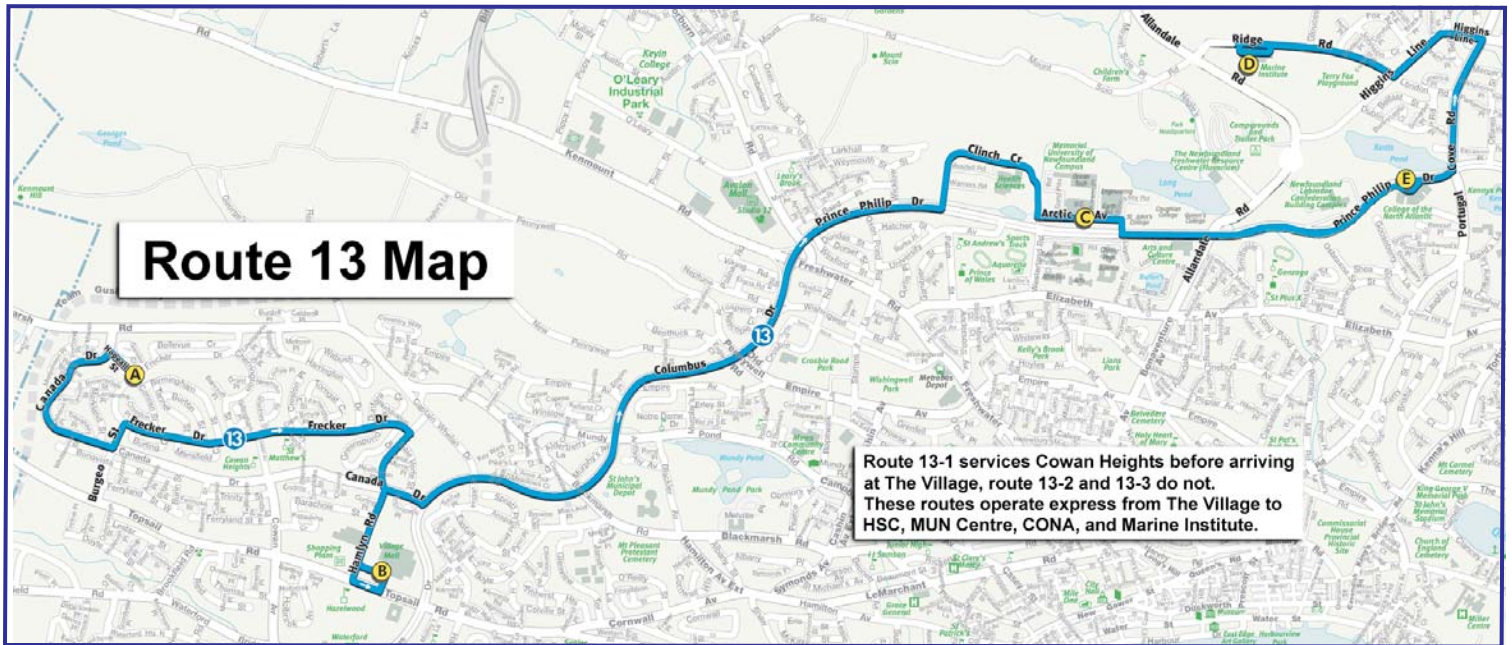

List of Streets Travelled

- CONA
- Prince Phillip Drive
- Portugal Cove Rd
- Higgins Line
- Ridge Road
- Marine Institute
- Ridge Road
- Higgins Line
- Allandale Road
- Confederation Bldg.
- Allandale Road
- Prince Phillip Drive
- Morrissey Road
- Arctic Avenue
- University Center
- Arctic Avenue
- Clinch Cres (HSC)
- Prince Phillip Drive
- Columbus Drive
- Topsail Road
- Village Mall

Metrobus Transit
Get on. Be moved.

Effective September 6, 2010

ROUTE 13 SERVICE AREAS

- Hopeall Street
- Village Mall
- University Centre
- College of the North Atlantic
- Marine Institute

Your key to the City and so much more!
mcard.metrobus.com

- List of Streets Travelled
- | | |
|---------------------|----------------------|
| Frecker Drive | Arctic Avenue |
| Hopeall Street | University Center |
| Canada Drive | Arctic Avenue |
| Burgeo Street | Morrissey Road |
| Frecker Drive | Prince Phillip Drive |
| Hamlyn Road | CONA |
| Topsail Road | Prince Phillip Drive |
| Village Mall | Portugal Cove Road |
| Hamlyn Road | Higgins Line |
| Canada Drive | Ridge Road |
| Columbus Drive | Marine Institute |
| Prince Philip Drive | |
| Clinch Cres (HSC) | |

Route 13 - AM

Route 13 - Monday to Friday

		➔ To MUN/CONA/Marine Institute						
Direction								
Map Reference	A	B	C	E	D	C	D	
Run No.	Hopeall St	Village Mall	University Center	College of the North Atlantic	Marine Institute	University Center	Village Mall	
13-2		7:30a	7:45a	7:50a	8:00a			
13-3		8:00a	8:15a	8:20a	*8:30a			
13-1	8:00a	8:15a	8:30a	8:35a	*8:45a			
13-2		8:30a	8:45a	8:50a	*9:00a			