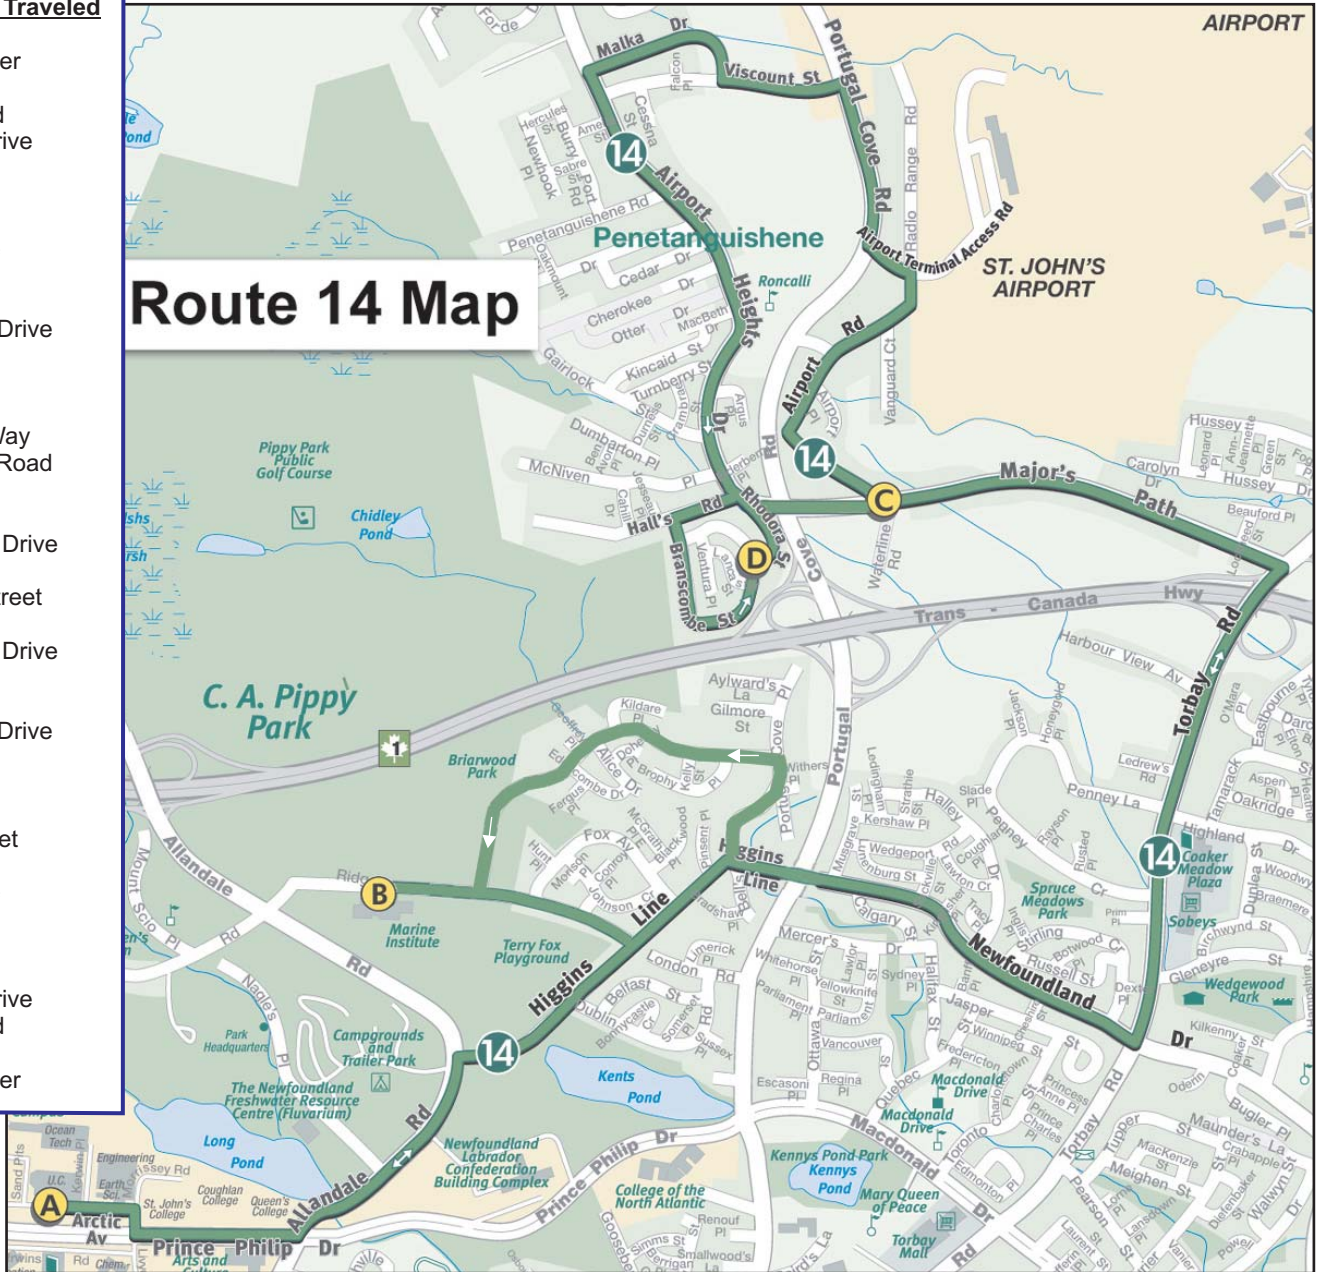

Metrobus Transit
Get on. Be moved.

Effective September 7, 2009

ROUTE 14 SERVICE AREAS

University Centre
Higgins Line
Newfoundland Drive
Portugal Cove Road
Torbay Road
Airport Heights

Your key to the City and so much more!
mcard.metrobus.com

List of Streets Traveled

- University Center
- Arctic Avenue
- Morrissey Road
- Prince Philip Drive
- Allandale Road
- Higgins Line
- Ridge Road
- Marine Institute
- Ridge Road
- Higgins Line
- Newfoundland Drive
- Torbay Road
- Majors Path
- Airport Road
- Craig Dobbin Way
- Portugal Cove Road
- Viscount Street
- Malka Drive
- Airport Heights Drive
- Halls Road
- Branscombe Street
- Rhodora Street
- Airport Heights Drive
- Majors Path
- Torbay Road
- Newfoundland Drive
- Higgins Line
- Bells Turn
- Hunts Lane
- Goucester Street
- Ridge Road
- Marine Institute
- Ridge Road
- Higgins Line
- Allandale Road
- Prince Philip Drive
- Morrissey Road
- Arctic Avenue
- University Center

Route 14 Map

Route 14 - Monday to Friday

Direction	➔ To Airport Heights				➔ To University Centre	
Map Reference	A	B	C	D	B	A
Run No.	University Center	Marine Institute	Airport Rd at Majors Path	Rhodora Dr	Marine Institute	University Center
14-1			6:45a	6:55a	7:05a	7:20a
14-1	7:20a	7:30a	7:45a	7:55a	8:05a	8:20a
14-1	8:20a	8:30a	8:45a	8:55a	9:05a	9:20a
14-1	9:20a	9:30a	9:45a	9:55a	10:05a	10:20a
14-1	10:20a	10:30a	10:45a	10:55a	11:05a	11:20a
14-1	11:20a	11:30a	11:45a	11:55a	12:05p	12:20p
14-1	12:20p	12:30p	12:45p	12:55p	1:05p	1:20p
14-1	1:20p	1:30p	1:45p	1:55p	2:05p	2:20p
14-1	2:20p	2:30p	2:45p	2:55p	3:05p	3:20p
14-1	3:20p	3:30p	3:45p	3:55p	4:05p	4:20p
14-1	4:20p	4:30p	4:45p	4:55p	5:05p	5:20p
14-1	5:20p	5:30p	5:45p	5:55p	6:05p	6:20p
14-1	6:20p	6:30p	6:45p	*6:55p		

Direction Change

* Indicates Route 14 is terminating. Check with Driver for last stop serviced.
 See Route 23 for Night and Saturday Service to Newfoundland Drive and Torbay Road.