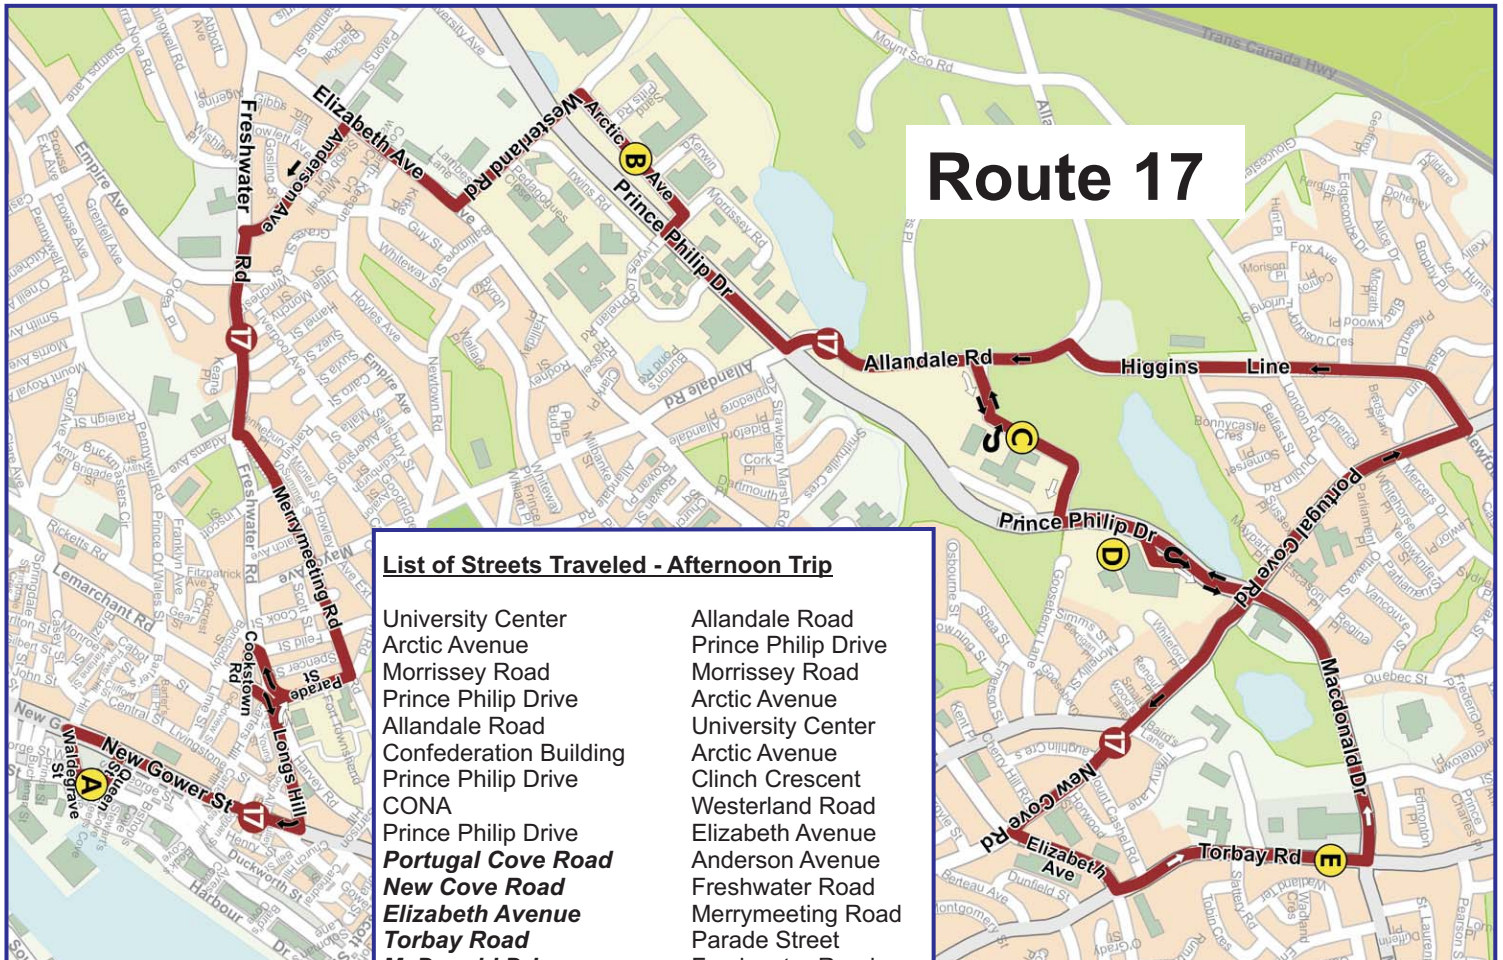

List of Streets Traveled - Afternoon Trip

- University Center
- Arctic Avenue
- Morrissey Road
- Prince Philip Drive
- Allandale Road
- Confederation Building
- Prince Philip Drive
- CONA
- Prince Philip Drive
- Portugal Cove Road**
- New Cove Road**
- Elizabeth Avenue**
- Torbay Road**
- McDonald Drive**
- Prince Philip Drive
- CONA
- Prince Philip Drive
- Portugal Cove Road
- Higgins Line
- Allandale Road
- Confederation Building
- Allandale Road
- Prince Philip Drive
- Morrissey Road
- Arctic Avenue
- University Center
- Clinch Crescent
- Westerland Road
- Elizabeth Avenue
- Anderson Avenue
- Freshwater Road
- Merrymeeting Road
- Parade Street
- Freshwater Road
- Cookstown Road
- LeMarchant Road
- Longs Hill
- Queens Road
- New Gower Street
- Queen Street
- Water Street

◀ After leaving the University Centre at 8:05 AM Route 17-1 will travel via Arctic Ave, Morrissey Dr, Prince Philip Dr, Allandale Rd, Bonaventure Ave, Mayor Ave, Newtown Rd, Parade St, Freshwater Rd, Cookstown Rd, LeMarchant Rd, Longs Hill, Queens Rd, New Gower St, Queen St and Water St for 8:20 AM.