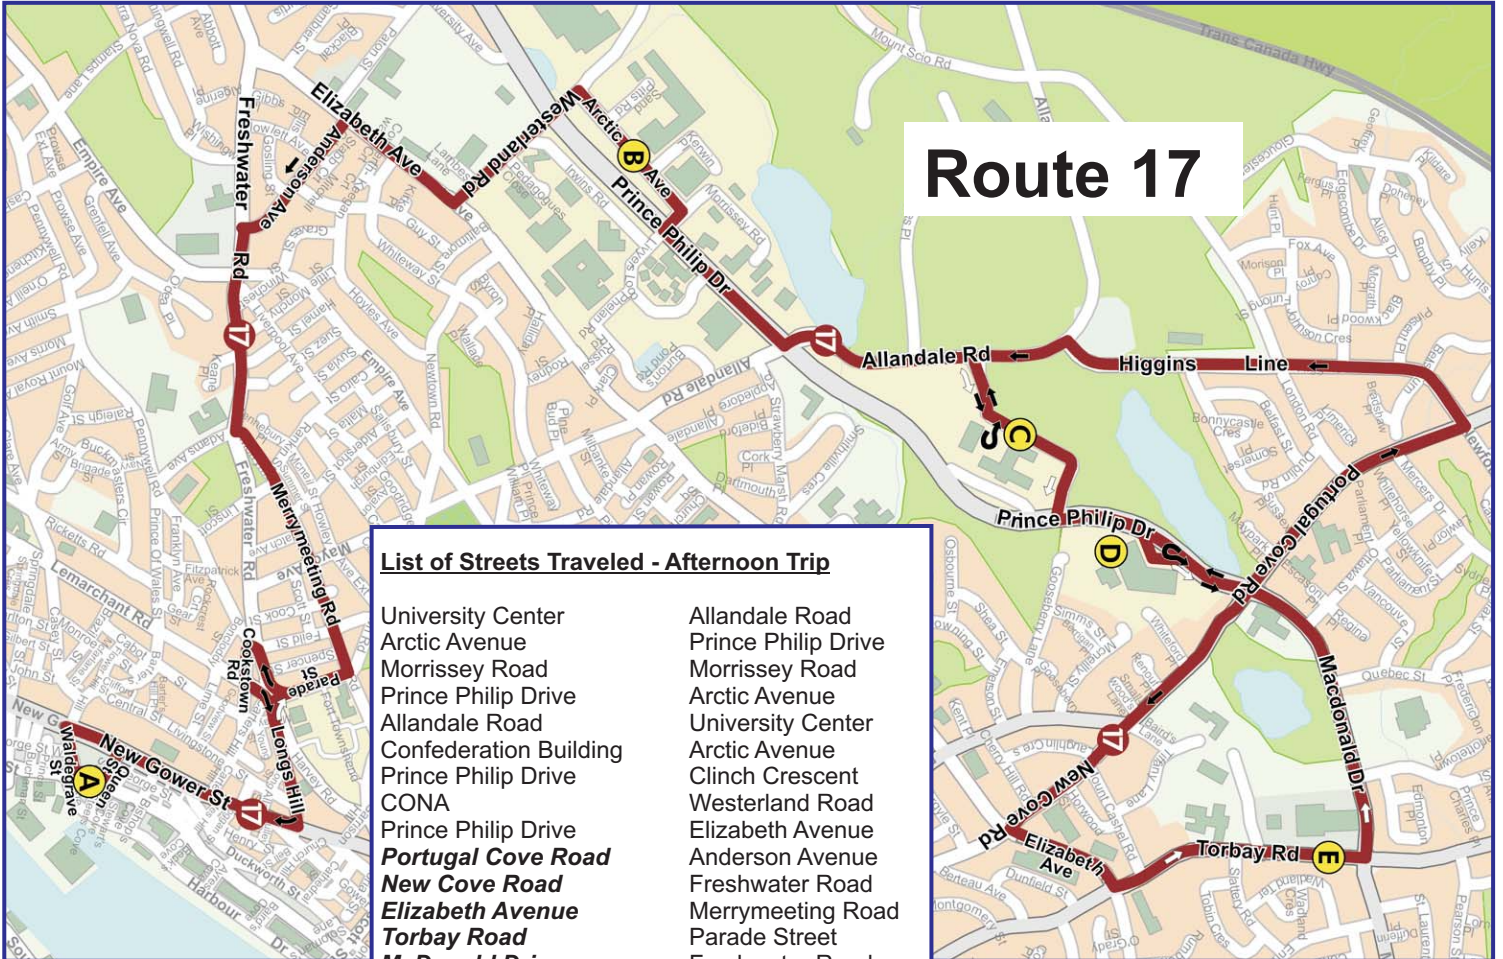

Route 17 - Monday to Friday

Direction	➡ To Torbay Road				➡ To Water Street			
Map Reference	B	C	D	E	D	C	B	A
Run No.	University Center	Confederation Building	College of the North Atlantic	Opp Torbay Rd Mall	College of the North Atlantic	Confederation Building	University Center	Water St at Waldegrave St
17-1			3:45p	3:50p	4:00p	4:10p	4:15p	4:30p
17-2	4:05p	4:10p	4:15p	4:25p	4:30p	4:40p	4:45p	*5:00p
17-1		4:45p	4:50p	*4:55p				

▲ After leaving Water St at 4:30 PM Route 17-1 will travel Waldegrave St, New Gower St, Queen's Rd, Gower St, Church Hill, Queen's Rd, Longs Hill, Parade St, Newtown Rd, Mayor Ave, Bonaventure Ave, Allandale Rd, to Confederation Building for 4:45 PM.

* Indicates bus is returning to garage. Check with Driver for last stop serviced.

- List of Streets Traveled - Morning Trip**
- | | |
|------------------------|---------------------------|
| Water Street | Prince Philip Drive |
| Waldegrave Street | CONA |
| New Gower Street | Prince Philip Drive |
| Gower Street | MacDonald Drive |
| Church Hill | Torbay Road |
| Queens Road | Elizabeth Avenue |
| Longs Hill | New Cove Road |
| Parade Street | Portugal Cove Road |
| Merrymeeting Road | Prince Philip Drive |
| Freshwater Road | CONA |
| Elizabeth Avenue | Prince Philip Drive |
| Westerland Road | Portugal Cove Road |
| Clinch Crescent | Higgins Line |
| Arctic Avenue | Allandale Road |
| University Center | Confederation Building |
| Arctic Avenue | Allandale Road |
| Morrissey Road | Prince Philip Drive |
| Prince Philip Drive | Morrissey Road |
| Allandale Road | Arctic Avenue |
| Confederation Building | University Center |

◀ After leaving the University Centre at 8:05 AM Route 17-1 will travel via Arctic Ave, Morrissey Dr, Prince Philip Dr, Allandale Rd, Bonaventure Ave, Mayor Ave, Newtown Rd, Parade St, Freshwater Rd, Cookstown Rd, LeMarchant Rd, Longs Hill, Queens Rd, New Gower St, Queen St and Water St for 8:20 AM.