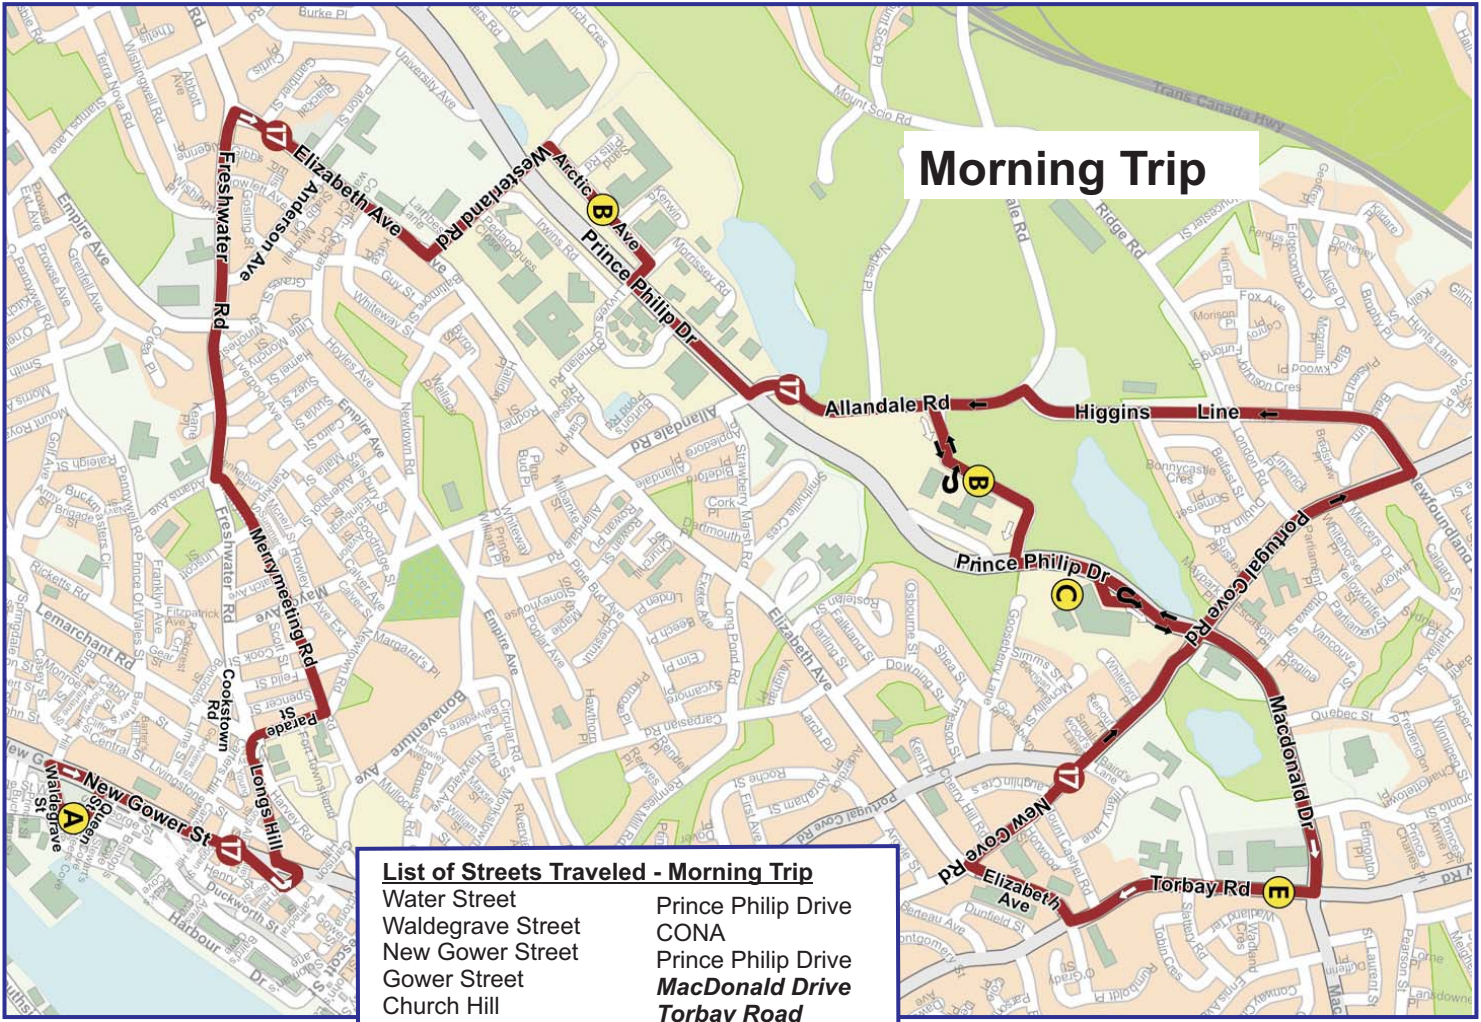

Route 17 - Monday to Friday

Direction	➡ To Torbay Road				➡ To Water Street			
Map Reference	B	C	D	E	D	C	B	A
Run No.	University Center	Confederation Building	College of the North Atlantic	Opp Torbay Rd Mall	College of the North Atlantic	Confederation Building	University Center	Water St at Waldegrave St
17-1			3:45p	3:50p	4:00p	4:10p	4:15p	4:30p
17-2	4:05p	4:10p	4:15p	4:25p	4:30p	4:40p	4:45p	*5:00p
17-1		4:45p	4:50p	*4:55p				

▲ After leaving Water St at 4:30 PM Route 17-1 will travel Waldegrave St, New Gower St, Queen's Rd, Gower St, Church Hill, Queen's Rd, Longs Hill, Parade St, Newtown Rd, Mayor Ave, Bonaventure Ave, Allandale Rd, to Confederation Building for 4:45 PM.

* Indicates bus is returning to garage. Check with Driver for last stop serviced.

- List of Streets Traveled - Morning Trip**
- | | |
|------------------------|---------------------------|
| Water Street | Prince Philip Drive |
| Waldegrave Street | CONA |
| New Gower Street | Prince Philip Drive |
| Gower Street | MacDonald Drive |
| Church Hill | Torbay Road |
| Queens Road | Elizabeth Avenue |
| Longs Hill | New Cove Road |
| Parade Street | Portugal Cove Road |
| Merrymeeting Road | Prince Philip Drive |
| Freshwater Road | CONA |
| Elizabeth Avenue | Prince Philip Drive |
| Westerland Road | Portugal Cove Road |
| Clinch Crescent | Higgins Line |
| Arctic Avenue | Allandale Road |
| University Center | Confederation Building |
| Arctic Avenue | Allandale Road |
| Morrissey Road | Prince Philip Drive |
| Prince Philip Drive | Morrissey Road |
| Allandale Road | Arctic Avenue |
| Confederation Building | University Center |

◀ After leaving the University Centre at 8:05 AM Route 17-1 will travel via Arctic Ave, Morrissey Dr, Prince Philip Dr, Allandale Rd, Bonaventure Ave, Mayor Ave, Newtown Rd, Parade St, Freshwater Rd, Cookstown Rd, LeMarchant Rd, Longs Hill, Queens Rd, New Gower St, Queen St and Water St for 8:20 AM.