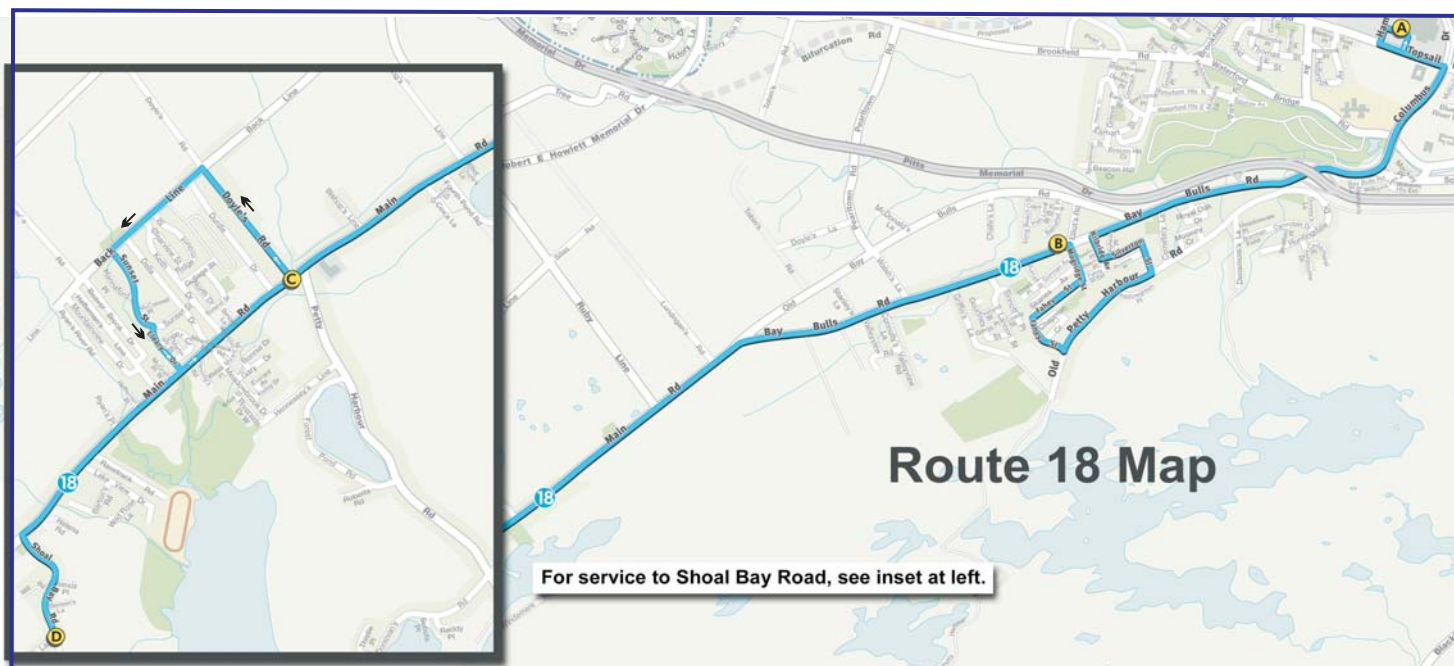

List of Streets Traveled

Village Mall	Mugridge Steet	Main Road	Columbus Drive
Hamlyn Rd	Bay Bulls Road	Bay Bulls Road	Topsail Rd
Topsail Rd	Main Road	Mugridge Steet	Village Mall
Columbus Drive	Doyles Road	Fahey Street	
Bay Bulls Road	Back Line	Old Petty Harbour Rd	
Kilbride Ave	Sunset Drive	Silverton St	
Silverton St	Cleary Dr	Kilbride Ave	
Old Petty Harbour Rd	Bay Bulls Road	Bay Bulls Road	
Fahey Street	Shoal Bay Road		

Route 18 - Monday to Friday

Direction		To Goulds				To The Village			
Map Reference	A	B	C	D	C	B	A		
Run No.	Village Mall	Mugridge St at Bay Bulls Rd	Main Rd at Petty Hr Rd	Shoal Bay Rd	Main Rd at Petty Hr Rd	Mugridge St at Bay Bulls Rd	Village Mall	Run No.	
18-1	6:30a	6:40a	6:50a	7:00a	7:05a	7:15a	7:30a	18-1	
18-1	7:30a	7:40a	7:50a	8:00a	8:05a	8:15a	8:30a	18-1	
18-1	8:30a	8:40a	8:50a	9:00a	9:05a	9:15a	9:30a	18-1	
18-1	9:30a	9:40a	9:50a	10:00a	10:05a	10:15a	10:30a	18-1	
18-1	10:30a	10:40a	10:50a	11:00a	11:05a	11:15a	11:30a	18-1	
18-1	11:30a	11:40a	11:50a	12:00p	12:05p	12:15p	12:30p	18-1	
18-1	12:30p	12:40p	12:50p	1:00p	1:05p	1:15p	1:30p	18-1	
18-1	1:30p	1:40p	1:50p	2:00p	2:05p	2:15p	2:30p	18-1	
18-1	2:30p	2:40p	2:50p	3:00p	3:05p	3:15p	3:30p	18-1	
18-1	3:30p	3:40p	3:50p	4:00p	4:05p	4:15p	4:30p	18-1	
18-1	4:30p	4:40p	4:50p	5:00p	5:05p	5:15p	5:30p	18-1	
18-1	5:30p	5:40p	5:50p	6:00p	6:05p	6:15p	6:30p	18-1	
18-1	6:30p	6:40p	6:50p	7:00p	7:05p	7:15p	7:30p	18-1	
18-1	7:30p	7:40p	7:50p	8:00p	8:05p	8:15p	8:30p	18-1	
18-1	8:30p	8:40p	8:50p	9:00p	9:05p	9:15p	9:30p	18-1	
18-1	9:30p	9:40p	9:50p	10:00p	10:05p	10:15p	10:30p	18-1	
18-1	10:30p	10:40p	10:50p	11:00p	11:05p	11:15p	11:30p	18-1	
18-1	11:30p	11:40p	11:50p	12:00a	12:05a	12:15a	* 12:30a	18-1	

* Indicates bus is returning to garage. Check with Driver for last stop serviced.

Call or Click
Before you split.

Road conditions change frequently in St. John's. Before heading for your bus stop, please call Ride Guide at 722-9400 and listen for the current service bulletin or click on Metrobus.com for the latest updates. Calling or clicking before splitting ensures you have the most up-to-date service information.