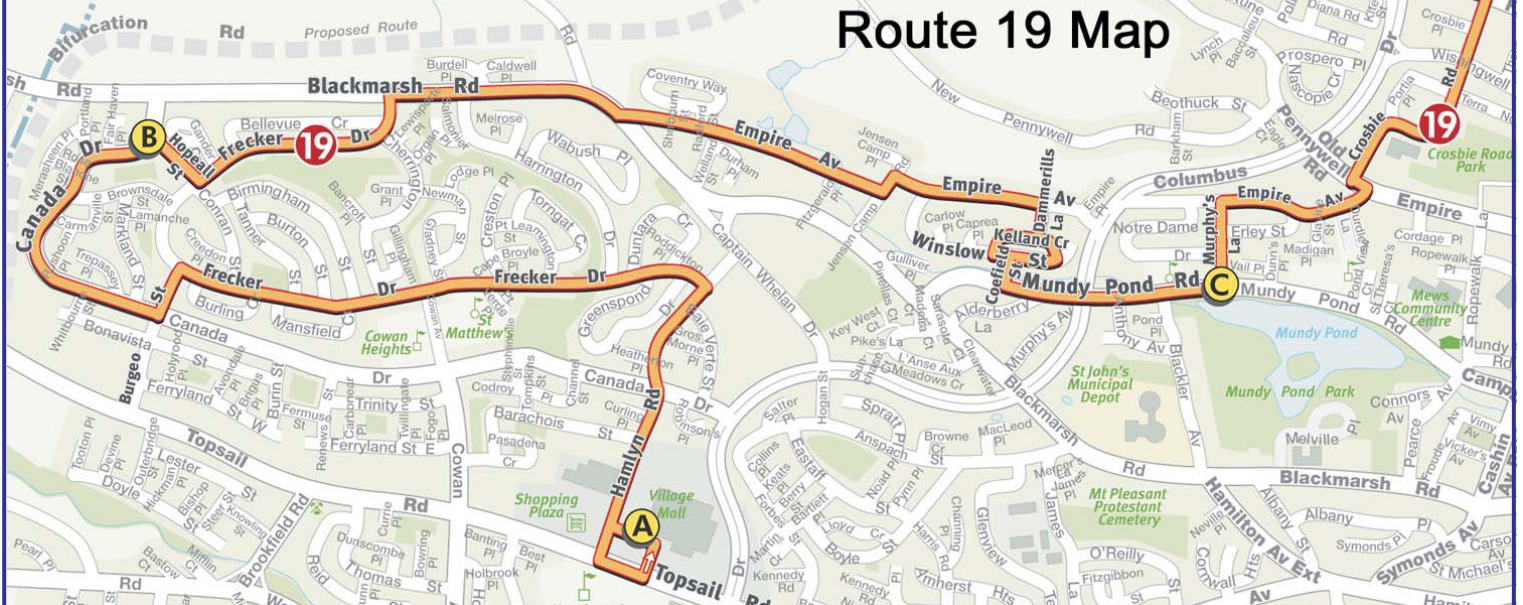

Route 19 Map

Route 19 - Monday to Friday

Direction   ➡ To Avalon Mall   ➡ To The Village

Map Reference   **A**   **B**   **C**   **D**   **C**   **B**   **A**

Run No.	Village Mall	Hopeall St at Canada Dr	Crosbie Rd	Avalon Mall	Direction Change	Crosbie Road	Hopeall St at Canada Dr	Village Mall	Run No.
19-2				6:30a		6:35a	6:45a	7:00a	19-2
19-1				7:00a		7:05a	7:15a	7:30a	19-1
19-2	7:00a	7:10a	7:20a	7:30a		7:35a	7:45a	8:00a	19-2
19-1	7:30a	7:40a	7:50a	8:00a		8:05a	8:15a	8:30a	19-1
19-2	8:00a	8:10a	8:20a	8:30a		8:35a	8:45a	9:00a	19-2
19-1	8:30a	8:40a	8:50a	9:00a		9:05a	9:15a	9:30a	19-1
19-2	9:00a	9:10a	9:20a	9:30a		9:35a	9:45a	10:00a	19-2
19-1	9:30a	9:40a	9:50a	10:00a		10:05a	10:15a	10:30a	19-1
19-2	10:00a	10:10a	10:20a	10:30a		10:35a	10:45a	11:00a	19-2
19-1	10:30a	10:40a	10:50a	11:00a		11:05a	11:15a	11:30a	19-1
19-2	11:00a	11:10a	11:20a	11:30a		11:35a	11:45a	12:00p	19-2
19-1	11:30a	11:40a	11:50a	12:00p		12:05p	12:15p	12:30p	19-1
19-2	12:00p	12:10p	12:20p	12:30p		12:35p	12:45p	1:00p	19-2
19-1	12:30p	12:40p	12:50p	1:00p		1:05p	1:15p	1:30p	19-1
19-2	1:00p	1:10p	1:20p	1:30p		1:35p	1:45p	2:00p	19-2
19-1	1:30p	1:40p	1:50p	2:00p		2:05p	2:15p	2:30p	19-1
19-2	2:00p	2:10p	2:20p	2:30p		2:35p	2:45p	3:00p	19-2
19-1	2:30p	2:40p	2:50p	3:00p		3:05p	3:15p	3:30p	19-1
19-2	3:00p	3:10p	3:20p	3:30p		3:35p	3:45p	4:00p	19-2
19-1	3:30p	3:40p	3:50p	4:00p		4:05p	4:15p	4:30p	19-1
19-2	4:00p	4:10p	4:20p	4:30p		4:35p	4:45p	5:00p	19-2
19-1	4:30p	4:40p	4:50p	5:00p		5:05p	5:15p	5:30p	19-1
19-2	5:00p	5:10p	5:20p	5:30p		5:35p	5:45p	6:00p	19-2
19-1	5:30p	5:40p	5:50p	6:00p		6:05p	6:15p	6:30p	19-1
19-2	6:00p	6:10p	6:20p	*6:30p					19-2
19-1	6:30p	6:40p	6:50p	7:00p		7:05p	7:15p	7:30p	19-1
19-1	7:30p	7:40p	7:50p	8:00p		8:05p	8:15p	8:30p	19-1
19-1	8:30p	8:40p	8:50p	9:00p		9:05p	9:15p	9:30p	19-1
19-1	9:30p	9:40p	9:50p	10:00p		10:05p	10:15p	10:30p	19-1
19-1	10:30p	10:40p	10:50p	11:00p		11:05p	11:15p	11:30p	19-1
19-1	11:30p	11:40p	11:50p	*12:00a					19-1

* Indicates bus is returning to garage. Check with Driver for last stop serviced.