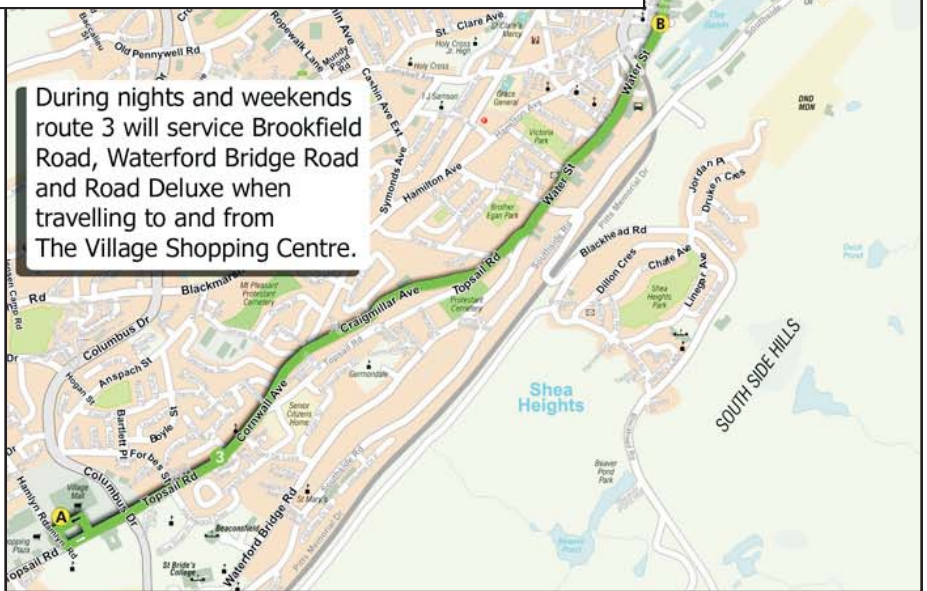

Route 3 - Sunday

Direction	To Stavanger Drive					To Village Mall						
Map Reference	A	B	C	D	E	F	E	D	C	B	A	
Run No.	Village Mall	Water St at Harbour Drive	Kings Bridge Rd at Dominion	Opposite Torbay Road Mall	Stavanger Drive	Newfoundland Dr at Carrick Dr	Highland Dr	Torbay Road at Mall	Kings Bridge Rd at Military Rd	Convention Centre	Village Mall	Run No.
3-1(3B)					8:25a							3-1(3B)
3-2(3A)	8:30a	8:45a	8:55a	9:00a	9:10a	9:15a	8:30a	8:40a	8:50a	8:55a	9:15a	3-1(3B)
3-1(3B)	9:15a	9:30a	9:40a	9:45a	9:55a		10:00a	10:10a	10:20a	10:25a	10:00a	3-2(3A)
3-2(3A)	10:00a	10:15a	10:25a	10:30a	10:40a	10:45a	10:55a	11:05a	11:05a	11:10a	11:30a	3-2(3A)
3-1(3B)	10:45a	11:00a	11:10a	11:15a	11:25a		11:30a	11:40a	11:50a	11:55a	12:15p	3-1(3B)
3-2(3A)	11:30a	11:45a	11:55a	12:00p	12:10p	12:15p	12:25p	12:35p	12:35p	12:40p	1:00p	3-2(3A)
3-1(3B)	12:15p	12:30p	12:40p	12:45p	12:55p		1:00p	1:10p	1:20p	1:25p	1:45p	3-1(3B)
3-2(3A)	1:00p	1:15p	1:25p	1:30p	1:40p	1:45p	1:55p	2:05p	2:10p	2:10p	2:30p	3-2(3A)
3-1(3B)	1:45p	2:00p	2:10p	2:15p	2:25p		2:30p	2:40p	2:50p	2:55p	3:15p	3-1(3B)
3-2(3A)	2:30p	2:45p	2:55p	3:00p	3:10p	3:15p	3:25p	3:35p	3:40p	3:40p	4:00p	3-2(3A)
3-1(3B)	3:15p	3:30p	3:40p	3:45p	3:55p		4:00p	4:10p	4:20p	4:25p	4:45p	3-1(3B)
3-2(3A)	4:00p	4:15p	4:25p	4:30p	4:40p	4:45p	4:55p	5:05p	5:10p	5:10p	5:30p	3-2(3A)
3-1(3B)	4:45p	5:00p	5:10p	5:15p	5:25p		5:30p	5:40p	5:50p	5:55p	6:15p	3-1(3B)
3-2(3A)	5:30p	5:45p	5:55p	6:00p	6:10p	6:15p	6:25p	6:35p	6:40p	6:40p	7:00p	3-2(3A)
3-1(3B)	6:15p	6:30p	6:40p	6:45p	6:55p		7:00p	7:10p	7:20p	7:25p	7:45p	3-1(3B)
3-2(3A)	7:00p	7:15p	7:25p	7:30p	7:40p	7:45p	7:55p	8:05p	8:05p	8:10p	*8:30p	3-2(3A)
3-1(3B)	7:45p	8:00p	8:10p	8:15p	8:25p		8:30p	*8:40p				3-1(3B)

* Indicates bus is returning to garage. Check with Driver for last stop serviced.

During nights and weekends route 3 will service Brookfield Road, Waterford Bridge Road and Road Deluxe when travelling to and from The Village Shopping Centre.