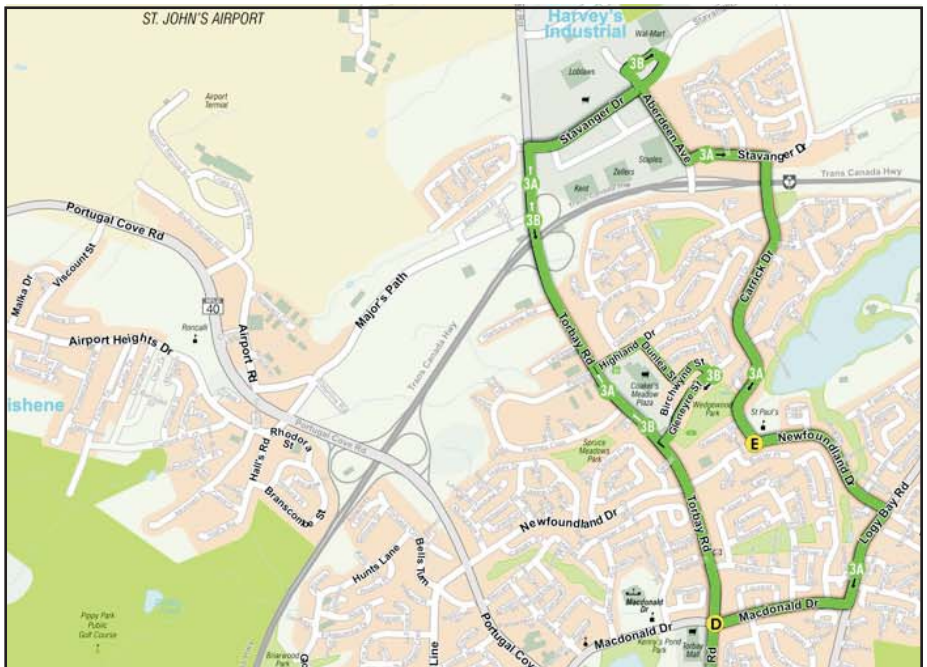

Metrobus Transit

Get on. Be moved.

Effective September 6, 2010

ROUTE 3 SERVICE AREAS
 The Village
 Water Street
 Kings Bridge Road
 Torbay Road
 Stavanger Drive
 Carrick Drive

Your key to the City and so much more!
mcard.metrobus.com

Route 3 - Sunday

Direction	To Stavanger Drive					To Village Mall						
Map Reference	A	B	C	D	E	F	E	D	C	B	A	
Run No.	Village Mall	Water St at Harbour Drive	Kings Bridge Rd at Dominion	Opposite Torbay Road Mall	Stavanger Drive	Newfoundland Dr at Carrick Dr	Highland Dr	Torbay Road at Mall	Kings Bridge Rd at Military Rd	Convention Centre	Village Mall	Run No.
3-1(3B)					8:25a							3-1(3B)
3-2(3A)	8:30a	8:45a	8:55a	9:00a	9:10a	9:15a	8:30a	8:40a	8:50a	8:55a	9:15a	3-1(3B)
3-1(3B)	9:15a	9:30a	9:40a	9:45a	9:55a		10:00a	10:10a	10:20a	10:25a	10:00a	3-2(3A)
3-2(3A)	10:00a	10:15a	10:25a	10:30a	10:40a	10:45a	10:55a	11:05a	11:05a	11:10a	11:30a	3-2(3A)
3-1(3B)	10:45a	11:00a	11:10a	11:15a	11:25a		11:30a	11:40a	11:50a	11:55a	12:15p	3-1(3B)
3-2(3A)	11:30a	11:45a	11:55a	12:00p	12:10p	12:15p	12:25p	12:35p	12:35p	12:40p	1:00p	3-2(3A)
3-1(3B)	12:15p	12:30p	12:40p	12:45p	12:55p		1:00p	1:10p	1:20p	1:25p	1:45p	3-1(3B)
3-2(3A)	1:00p	1:15p	1:25p	1:30p	1:40p	1:45p	1:55p	2:05p	2:10p	2:10p	2:30p	3-2(3A)
3-1(3B)	1:45p	2:00p	2:10p	2:15p	2:25p		2:30p	2:40p	2:50p	2:55p	3:15p	3-1(3B)
3-2(3A)	2:30p	2:45p	2:55p	3:00p	3:10p	3:15p	3:25p	3:35p	3:40p	3:40p	4:00p	3-2(3A)
3-1(3B)	3:15p	3:30p	3:40p	3:45p	3:55p		4:00p	4:10p	4:20p	4:25p	4:45p	3-1(3B)
3-2(3A)	4:00p	4:15p	4:25p	4:30p	4:40p	4:45p	4:55p	5:05p	5:10p	5:10p	5:30p	3-2(3A)
3-1(3B)	4:45p	5:00p	5:10p	5:15p	5:25p		5:30p	5:40p	5:50p	5:55p	6:15p	3-1(3B)
3-2(3A)	5:30p	5:45p	5:55p	6:00p	6:10p	6:15p	6:25p	6:35p	6:40p	6:40p	7:00p	3-2(3A)
3-1(3B)	6:15p	6:30p	6:40p	6:45p	6:55p		7:00p	7:10p	7:20p	7:25p	7:45p	3-1(3B)
3-2(3A)	7:00p	7:15p	7:25p	7:30p	7:40p	7:45p	7:55p	8:05p	8:05p	8:10p	*8:30p	3-2(3A)
3-1(3B)	7:45p	8:00p	8:10p	8:15p	8:25p		8:30p	*8:40p				3-1(3B)