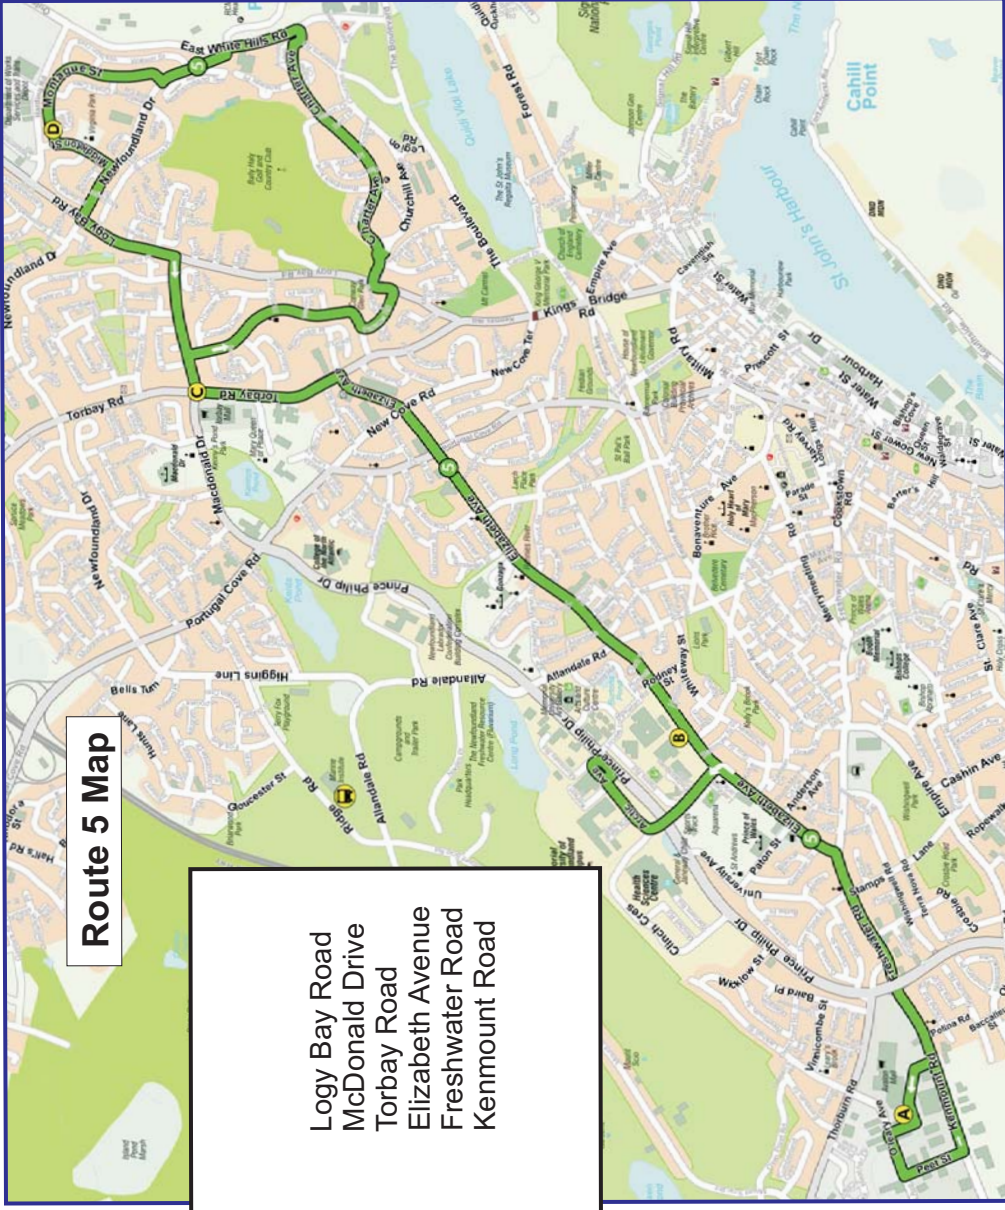

Direction Change

Route 5 - Sunday

Direction Reference	A	B	C	D	C	B	A	Run No.
←	Avalon Mall	Elizabeth Ave opp MUN	Opp Torbay Rd Mall	Middleton St	Torbay Road Mall	Elizabeth Ave at MUN	Avalon Mall	5-1
→	11:00a	11:10a	11:20a	10:30a	10:40a	10:50a	11:00a	5-1
→	12:00p	12:10p	12:20p	11:30a	11:40a	11:50a	12:00p	5-1
→	1:00p	1:10p	1:20p	12:30p	12:40p	12:50p	1:00p	5-1
→	2:00p	2:10p	2:20p	1:30p	1:40p	1:50p	2:00p	5-1
→	3:00p	3:10p	3:20p	2:30p	2:40p	2:50p	3:00p	5-1
→	4:00p	4:10p	4:20p	3:30p	3:40p	3:50p	4:00p	5-1
→				4:30p	4:40p	4:50p	*5:00p	5-1

Effective September 6, 2010

ROUTE 2 SERVICE AREAS

- Avalon Mall
- MUN
- Torbay Road Mall
- Middleton Street

Your key to the City and so much more!
mcard.metrobus.com

Route 5 Map

List of Streets Travelled

Avalon Mall
 O'Leary Avenue
 Peet Street
 Kenmount Road
 Freshwater Road
 Elizabeth Avenue
 Westerland Road
 Clinch Crescent
 Arctic Avenue

Logy Bay Road
 McDonald Drive
 Torbay Road
 Elizabeth Avenue
 Freshwater Road
 Kenmount Road

Route 5 - Monday to Friday

Run No.	Direction				Run No.
	A	B	C	A	
5-1	Avalon Mall	Elizabeth Ave opp MUN	Opp Torbay Rd Mall	Torbay Rd Mall	8:00p
5-1				Elizabeth Ave at MUN	8:00p
5-1					9:00p
5-1					10:00p
5-1					*11:00p