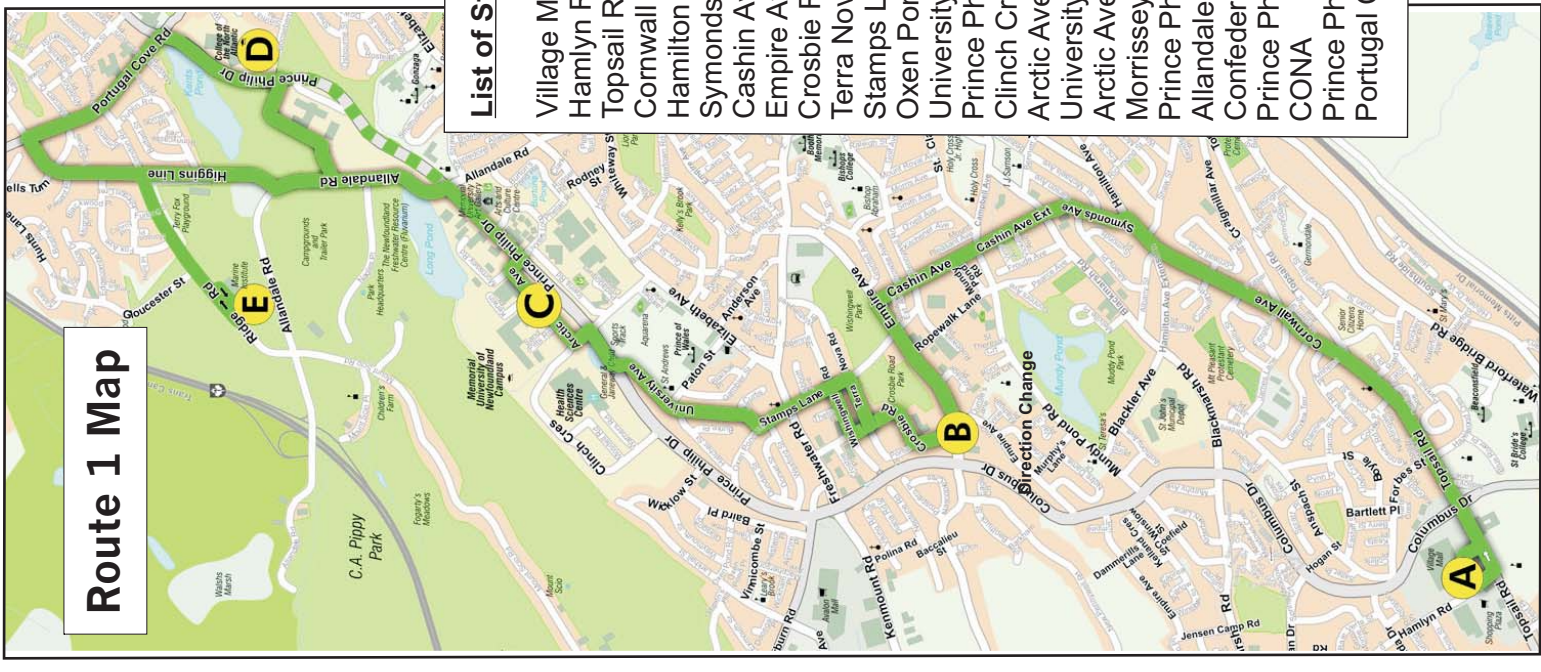

Metrobus Transit
Get on. Be moved.

Effective January 4, 2010

ROUTE 1 SERVICE AREAS

- The Village
- Crosbie Road
- Memorial University
- Confederation Building
- College of the North Atlantic
- Marine Institute

List of Streets Traveled

- Village Mall
- Higgins Line
- Ridge Road
- Marine Insitute
- Ridge Road
- Higgins Line
- Allandale Road
- Prince Philip Drive
- Morrissey Road
- Empire Avenue
- Crosbie Road
- Terra Nova Road
- University Center
- Arctic Avenue
- Arctic Avenue
- Clinch Crescent
- Prince Philip Drive
- University Avenue
- Prince Philip Drive
- Clinch Crescent
- Arctic Avenue
- University Center
- Arctic Avenue
- Morrissey Road
- Prince Philip Drive
- Allandale Road
- Confederation Building
- Prince Philip Drive
- CONA
- Prince Philip Drive
- Portugal Cove Road

Route 1 Map

◆ Does not service Confederation Building on these trips only.

* Indicates bus is returning to the garage. Check with Driver for last stop serviced.