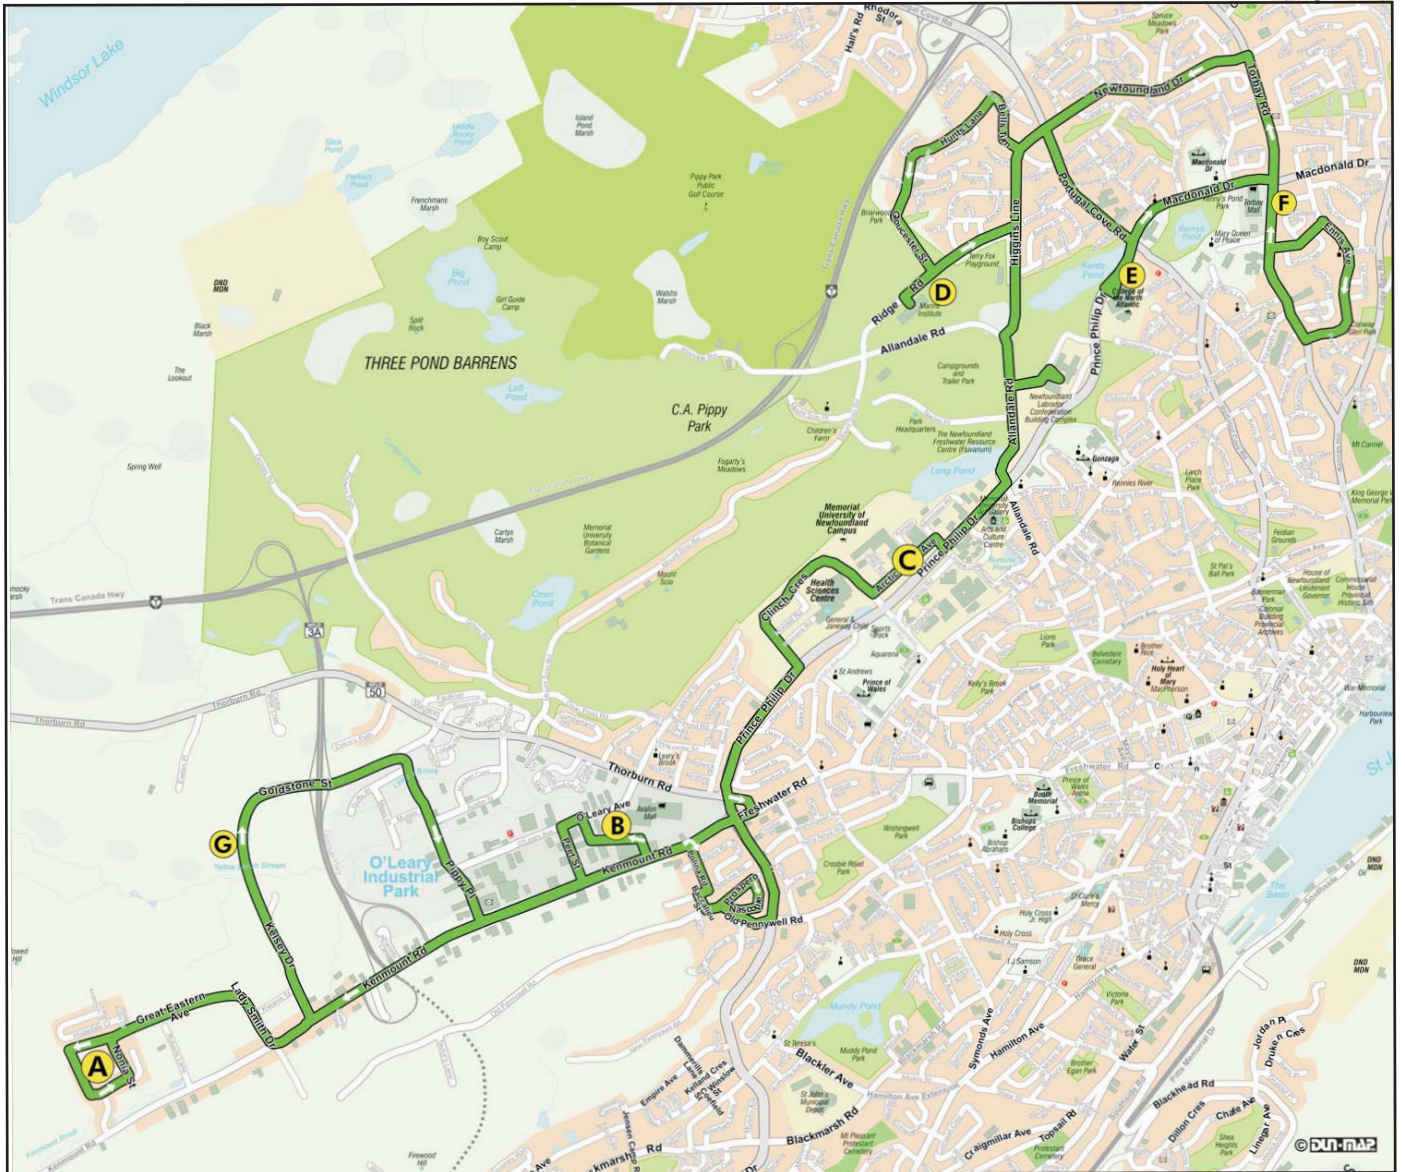

Metrobus Transit
Get on. Be moved.

Effective January 4, 2010

ROUTE 16 SERVICE AREAS

Avalon Mall
University Centre
Marine Institute
CONA
Torbay Road
Kenmount Terrace

Your key to the City and so much more!
mcard.metrobus.com

Route 16 - List of Streets Travelled

Lady Smith Drive	Prince Philip Dr	Marine Institute	Prince Philip Dr	Allandale Rd	Columbus Dr
Kenmount Rd	Clinch Crescent(HSC)	Ridge Rd	CONA	Prince Philip Dr	Thorburn Rd
Kelsey Dr	Arctic Ave	Higgins Line	Prince Philip Dr	Morrissey Rd	Freshwater Rd
Goldstone St	University Center	Portugal Cove Rd	Portugal Cove Rd	Artic Ave	Kenmount Rd
Pippy Place	Artic Ave	Prince Philip Dr	Higgins Line	University Center	Avalon Mall
Kenmount Rd	Morrissey Rd	CONA	Bells Turn	Artic Ave	O'Leary Ave
Avalon Mall	Prince Philip Dr	Prince Philip Dr	Hunts Lane	Clinch Cres(HSC)	Peet St
O'Leary Ave	Allandale Rd	MacDonald Dr	Gloucester St	Prince Philip Dr	Kenmount Rd
Peet St	Confederation Bldg	Torbay Rd	Ridge Rd	Columbus Dr	Lady Smith Drive
Kenmount Rd	Allandale Rd	Slattery Rd	Marine Institute	Old Pennywell Rd	Great Eastern Avenue
Polina Rd	Higgins Line	Ennis Ave	Ridge Rd	Prospero Pl	Gil Eannes Dr
Neptune Rd	Bells Turn	Torbay Rd	Higgins Line	Nascopie Cres	Nonia St
Baccalieu St	Hunts Lane	Newfoundland Dr	Allandale Rd	Prospero Pl	Great Eastern Ave
Old Pennywell Rd	Gloucester St	Portugal Cove Rd	Confederation Bldg	Old Pennywell Rd	Gil Eannes Dr
Columbus Dr	Ridge Rd				Terrace Rd