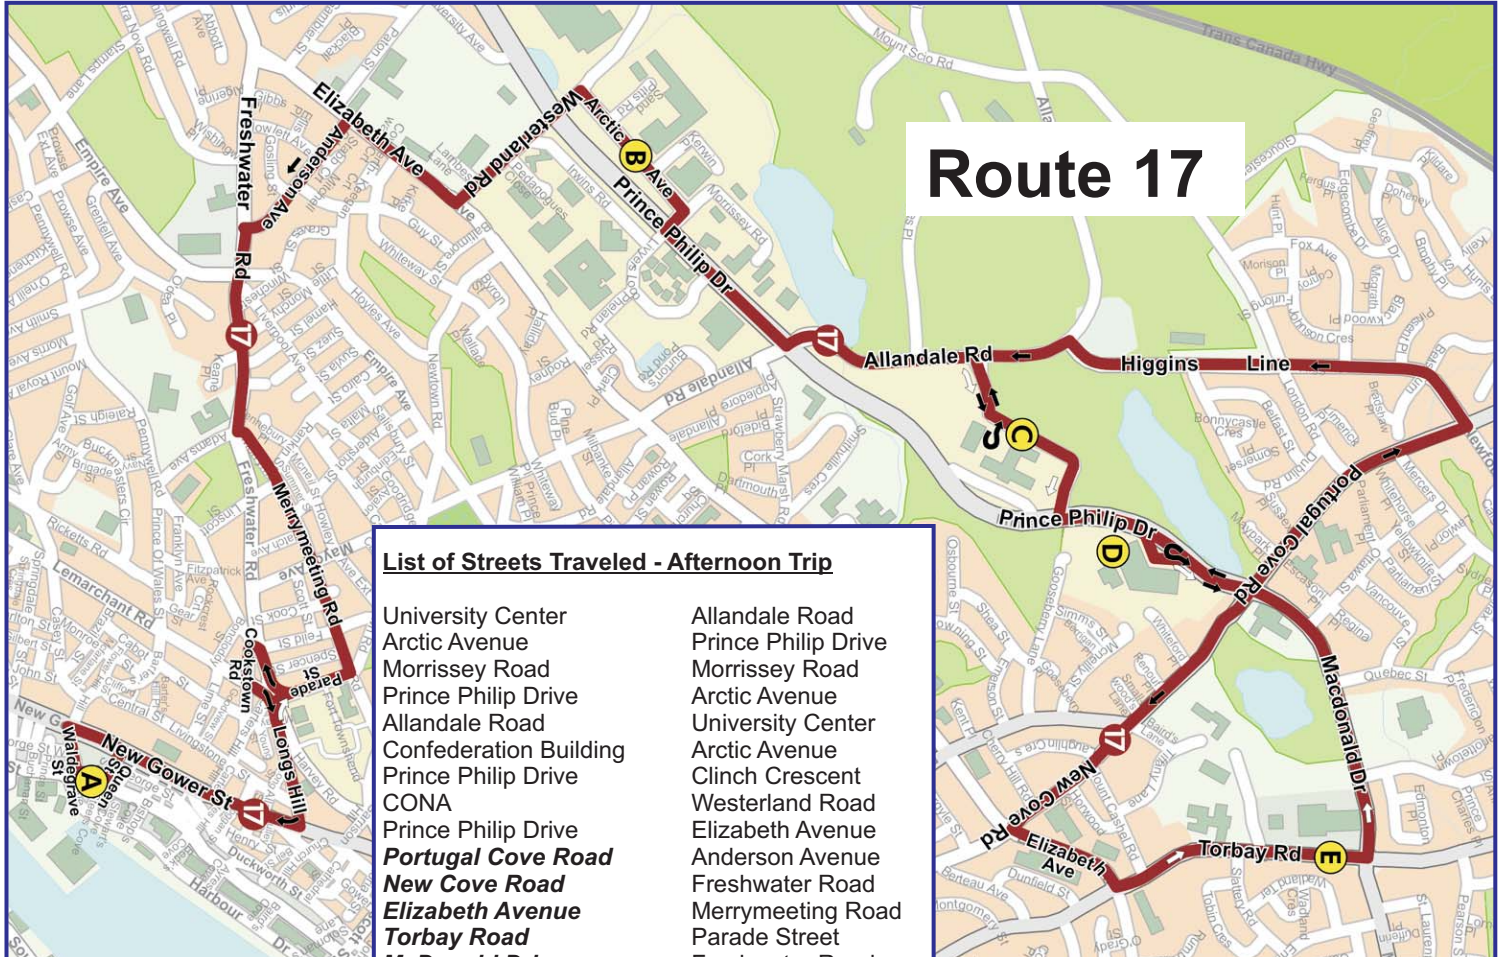

List of Streets Traveled - Afternoon Trip

- University Center
- Arctic Avenue
- Morrissey Road
- Prince Philip Drive
- Allandale Road
- Confederation Building
- Prince Philip Drive
- CONA
- Prince Philip Drive
- Portugal Cove Road**
- New Cove Road**
- Elizabeth Avenue**
- Torbay Road**
- McDonald Drive**
- Prince Philip Drive
- CONA
- Prince Philip Drive
- Portugal Cove Road
- Higgins Line
- Allandale Road
- Confederation Building
- Allandale Road
- Prince Philip Drive
- Morrissey Road
- Arctic Avenue
- University Center
- Clinch Crescent
- Westerland Road
- Elizabeth Avenue
- Anderson Avenue
- Freshwater Road
- Merrymeeting Road
- Parade Street
- Freshwater Road
- Cookstown Road
- LeMarchant Road
- Longs Hill
- Queens Road
- New Gower Street
- Queen Street
- Water Street

◀ After leaving the University Centre at 8:05 AM Route 17-1 will travel via Arctic Ave, Morrissey Dr, Prince Philip Dr, Allandale Rd, Bonaventure Ave, Mayor Ave, Newtown Rd, Parade St, Freshwater Rd, Cookstown Rd, LeMarchant Rd, Longs Hill, Queens Rd, New Gower St, Queen St and Water St for 8:20 AM.