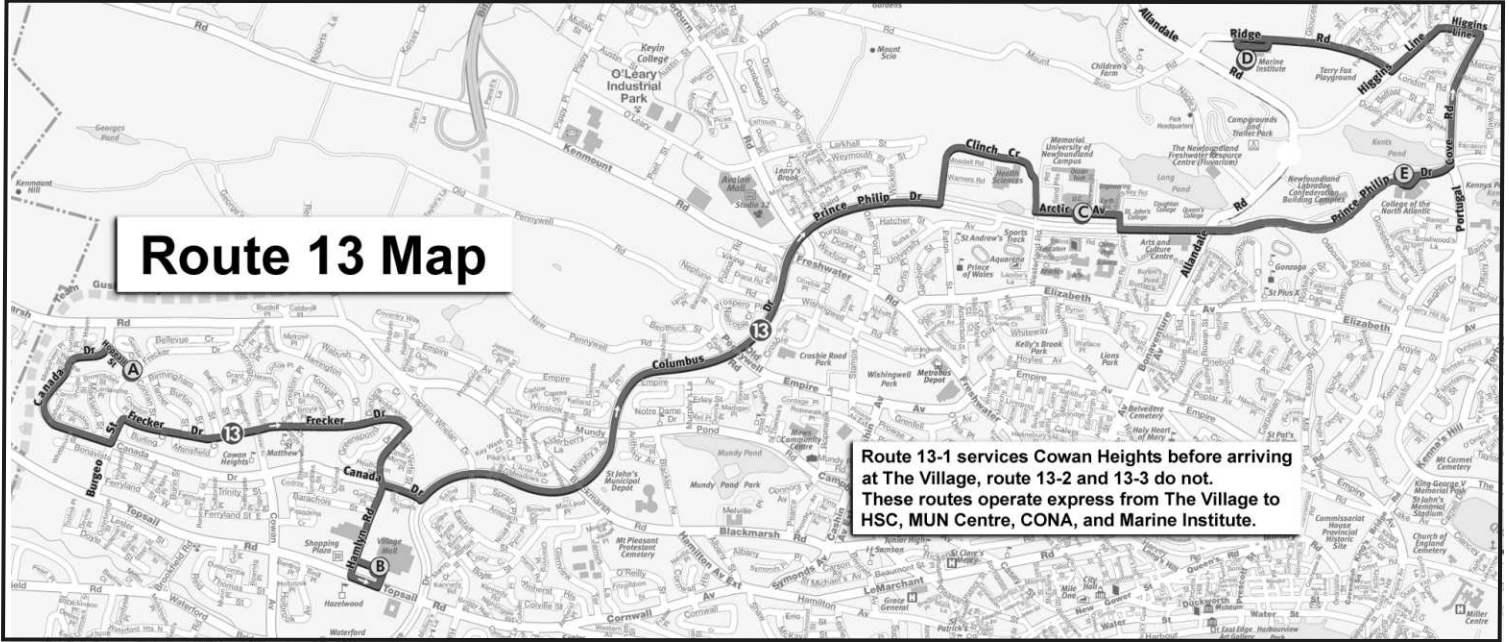

Monday to Friday - 7:30 a.m. to 7 p.m.
Saturday - 9:00 a.m. to 4:00 p.m.

Metrobus Sales Outlets

Avalon Mall (Customer Service Centre)
The Village Shopping Centre (Customer Service Centre)
City Hall (Cashier's Office)
Memorial University, University Centre Post Office
College of the North Atlantic (Bookstore)
Marine Institute (Bookstore)
Torbay Road Mall (Shoppers Drug Mart)
Wal-Mart, Mount Pearl
Wal-Mart, Slavanger Drive
Metrobus Transit Centre

Effective September 24, 2007

ROUTE 13 SERVICE AREAS

Hopeall Street
Village Mall
University Centre
College of the North Atlantic
Marine Institute

Your key to the City and so much more!
mcard.metrobus.com

- List of Streets Travelled
- | | |
|---------------------|----------------------|
| Frecker Drive | Arctic Avenue |
| Hopeall Street | University Center |
| Canada Drive | Arctic Avenue |
| Burgeo Street | Morrissey Road |
| Frecker Drive | Prince Phillip Drive |
| Hamlyn Road | CONA |
| Topsail Road | Prince Phillip Drive |
| Village Mall | Portugal Cove Road |
| Hamlyn Road | Higgins Line |
| Canada Drive | Ridge Road |
| Columbus Drive | Marine Institute |
| Prince Philip Drive | |
| Clinch Cres (HSC) | |

Route 13 - Monday to Friday

Direction	➔ To MUN/CONA/Marine Institute				
Map Reference	A	B	C	E	D
Run No.	Hopeall St	Village Mall	University Center	College of the North Atlantic	Marine Institute
13-2		7:30a	7:45a	7:50a	8:00a
13-3		8:00a	8:15a	8:20a	*8:30a
13-1	8:00a	8:15a	8:30a	8:35a	*8:45a
13-2		8:30a	8:45a	8:50a	*9:00a