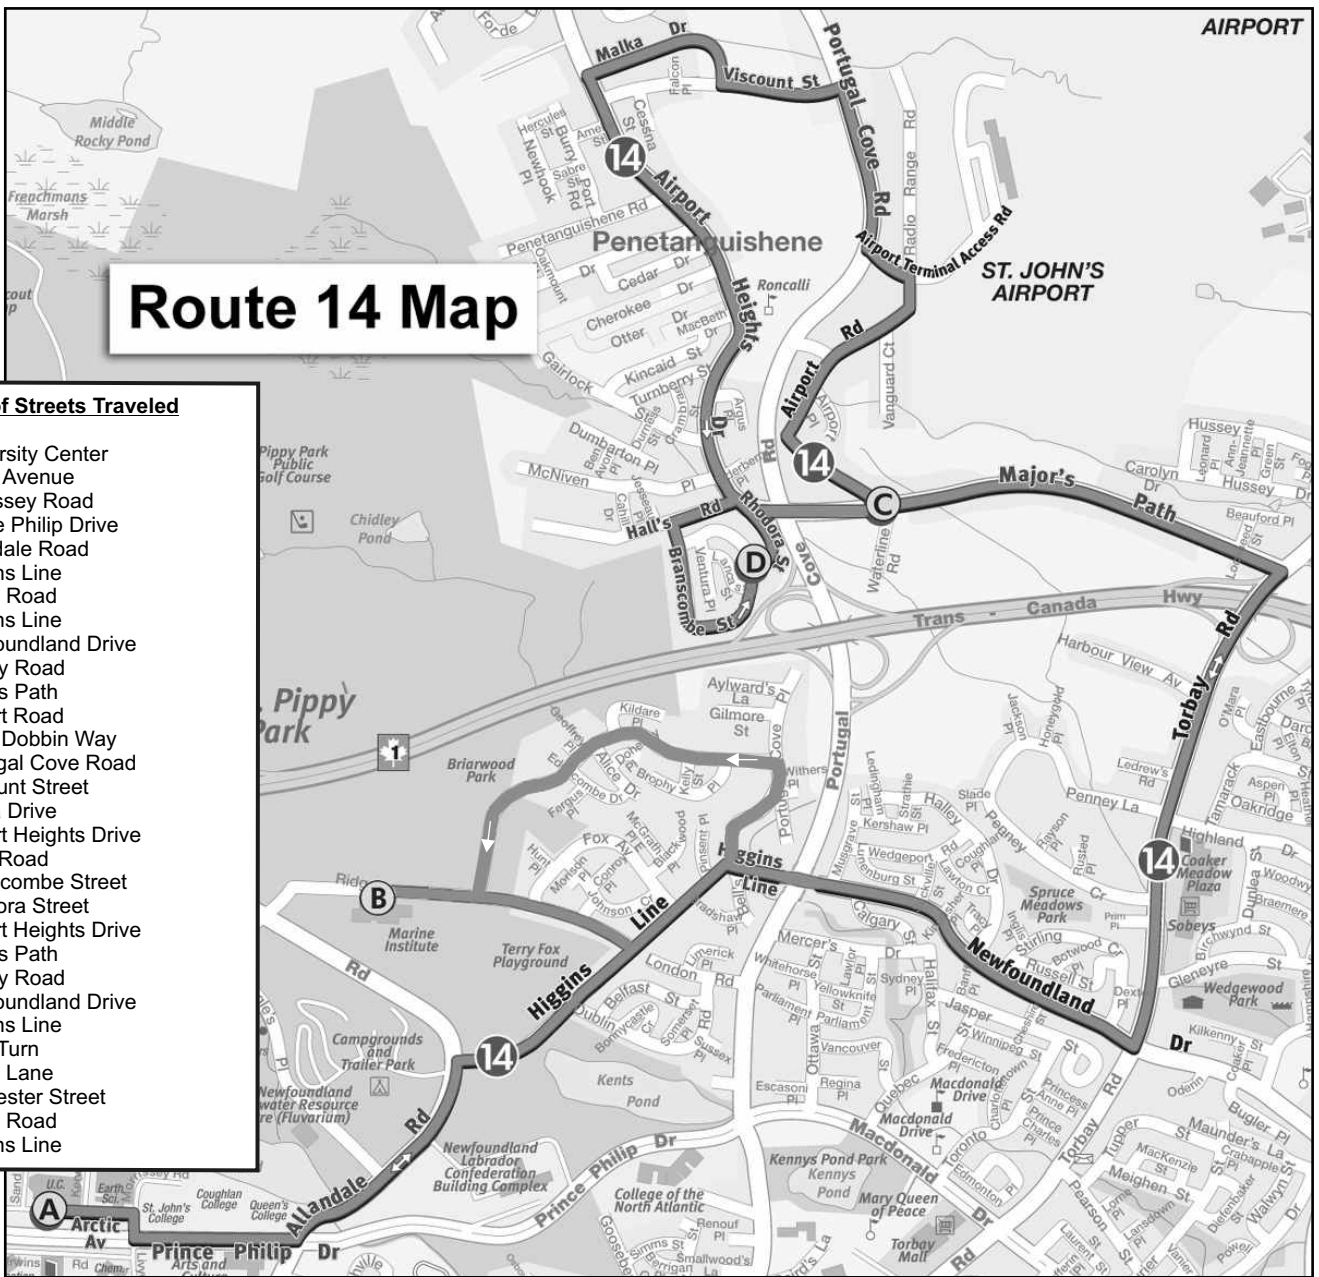

# Route 14 Map

## List of Streets Traveled

- University Center
- Arctic Avenue
- Morrissey Road
- Prince Philip Drive
- Allandale Road
- Higgins Line
- Ridge Road
- Higgins Line
- Newfoundland Drive
- Torbay Road
- Majors Path
- Airport Road
- Craig Dobbin Way
- Portugal Cove Road
- Viscount Street
- Malka Drive
- Airport Heights Drive
- Halls Road
- Branscombe Street
- Rhodora Street
- Airport Heights Drive
- Majors Path
- Torbay Road
- Newfoundland Drive
- Higgins Line
- Bells Turn
- Hunts Lane
- Goucester Street
- Ridge Road
- Higgins Line