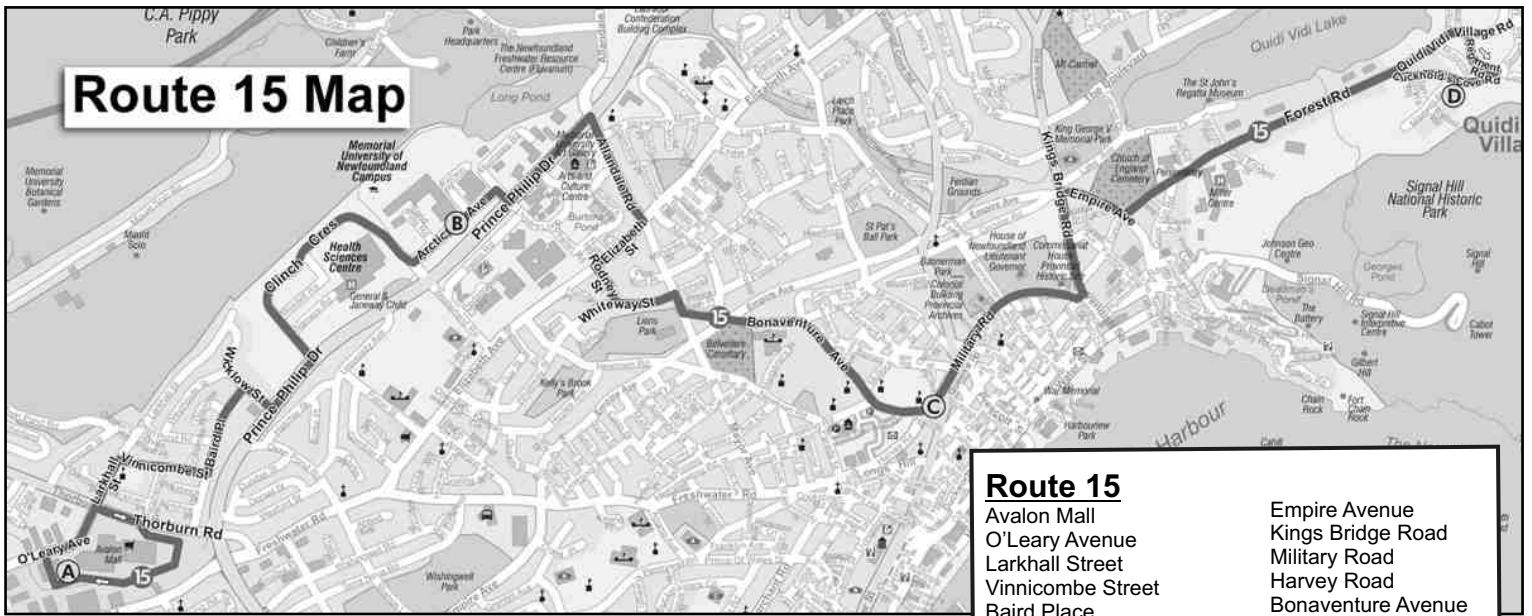

## Route 15 - Saturday

Direction	A	B	C	D	C	B	A	Run No.
Map Reference	Avalon Mall	University Center	Bonaventure Ave	St Military Road	Chuckholds Cove Rd	University Center	Avalon Mall	
To Maxwell Place	8:30a	8:40a	8:50a	9:00a	9:10a	9:20a	9:30a	15-1
To Avalon Mall	9:30a	10:00a	10:30a	11:00a	11:10a	11:20a	11:30a	15-1
	10:30a	11:00a	11:50a	12:00p	1:10p	1:20p	1:30p	15-1
	11:30a	12:40p	1:50p	2:00p	2:10p	2:20p	2:30p	15-1
	12:30p	1:40p	2:50p	3:00p	3:10p	3:20p	3:30p	15-1
	1:30p	2:40p	3:50p	4:00p	4:10p	4:20p	4:30p	15-1
	2:30p	3:40p	4:50p	5:00p	5:10p	5:20p	5:30p	15-1
	3:30p	4:40p	5:50p	6:00p	6:10p	6:20p	6:30p	15-1
	4:30p	5:40p	6:50p	7:00p	7:10p	7:20p	7:30p	15-1
	5:30p	6:40p	7:50p	8:00p	8:10p	8:20p	8:30p	15-1
	6:30p	7:40p	8:50p	9:00p	9:10p	9:20p	9:30p	15-1
	7:30p	8:40p	9:50p	10:00p	10:10p	10:20p	10:30p	15-1
	8:30p	9:40p	10:50p	11:00p	11:10p	11:20p	11:30p	15-1

\* Indicates bus is returning to garage. Check with Driver for last stop serviced.

- Route 15**
- Avalon Mall
  - O'Leary Avenue
  - Larkhall Street
  - Vinnicombe Street
  - Baird Place
  - Wicklow Street
  - Prince Philip Drive
  - Clinch Crescent (HSC)
  - Arctic Drive
  - University Centre
  - Morrissey Road
  - Prince Philip Drive
  - Allandale Road
  - Elizabeth Avenue
  - Rodney Street
  - Whiteway Street
  - Bonaventure Avenue
  - Military Road
  - Kings Bridge Road
  - Empire Avenue
  - Forest Road
  - Quidi Vidi Village Road
  - Regiment Road
  - Cuckholds Cove Road
  - Forest Road
  - Empire Avenue
  - Kings Bridge Road
  - Military Road
  - Harvey Road
  - Bonaventure Avenue
  - Whiteway Street
  - Rodney Street
  - Elizabeth Avenue
  - Allandale Road
  - Prince Philip Drive
  - Morrissey Road
  - Arctic Avenue
  - University Center
  - Arctic Avenue
  - Clinch Crescent (HSC)
  - Prince Philip Drive
  - Wicklow Street
  - Baird Place
  - Vinnicombe Street
  - Larkhall St
  - Thorburn Road
  - Kenmount Road
  - Avalon Mall