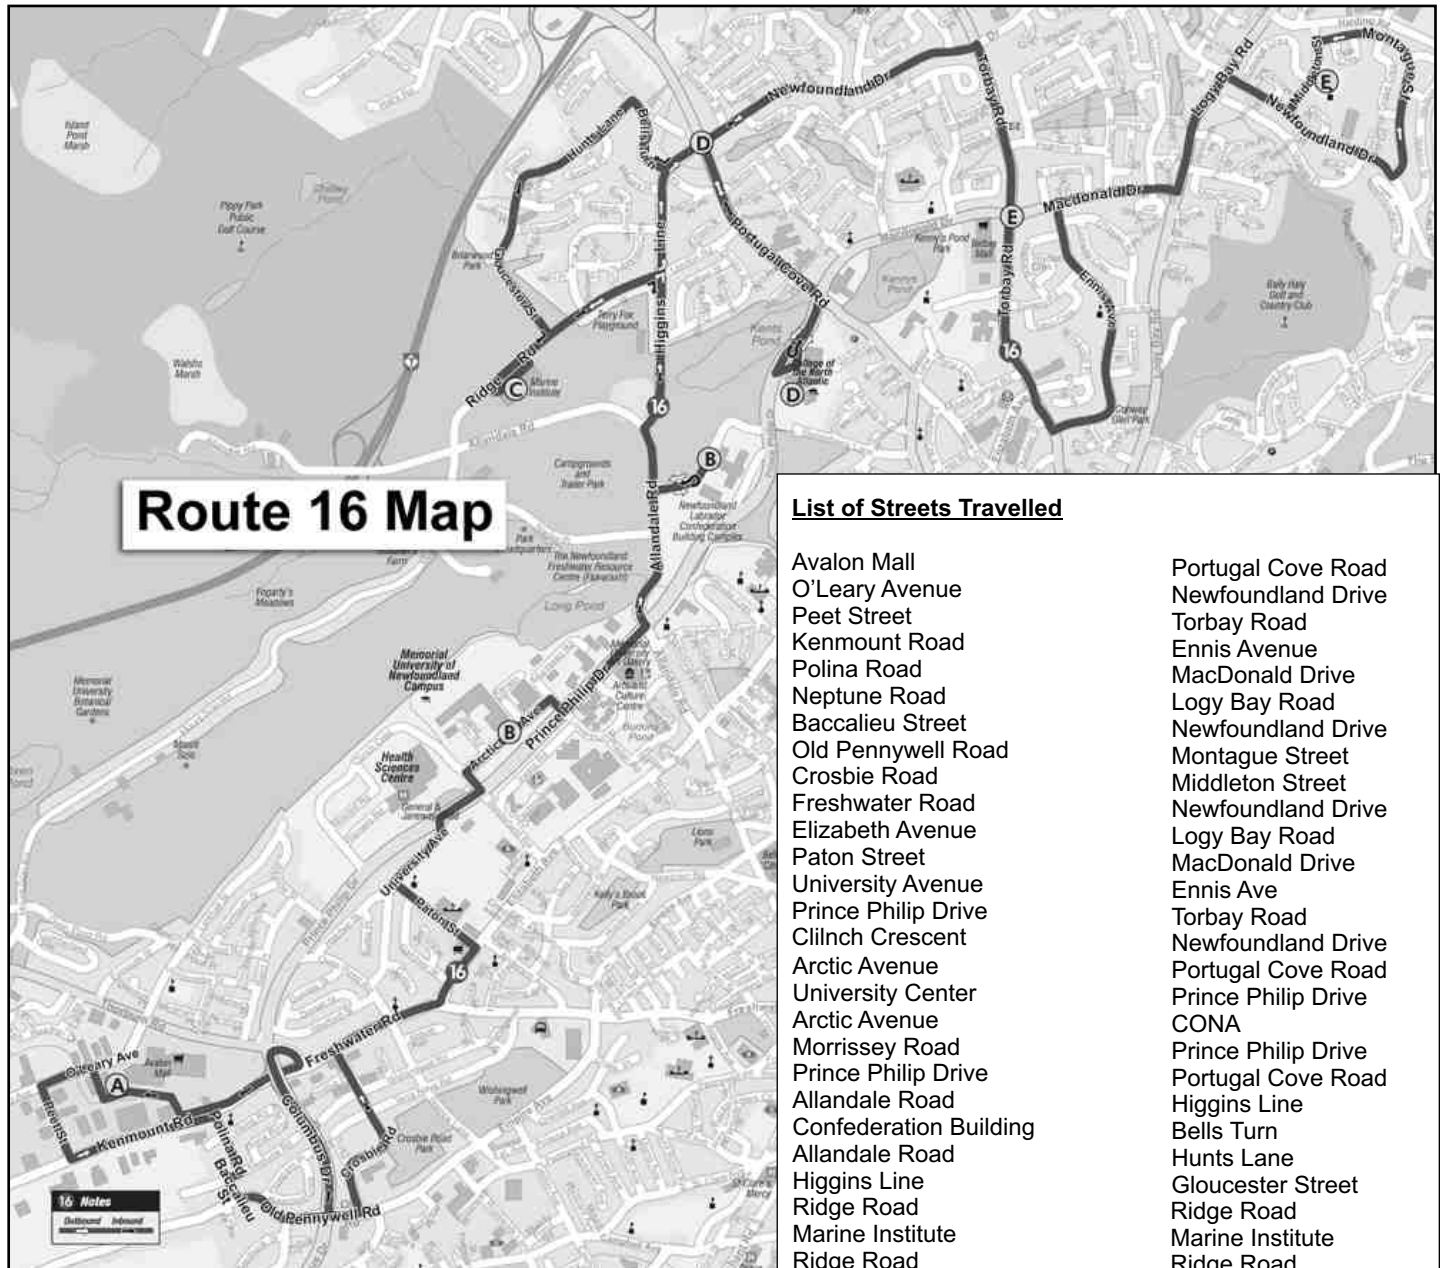

Effective October 15, 2007

ROUTE 16 SERVICE AREAS

Avalon Mall
University Centre
Marine Institute
CONA
Torbay Road
Middleton Street

Your key to the City and so much more!
mcard.metrobus.com

- List of Streets Travelled**
- Avalon Mall
 - O'Leary Avenue
 - Pet Street
 - Kenmount Road
 - Polina Road
 - Neptune Road
 - Baccalieu Street
 - Old Pennywell Road
 - Crosbie Road
 - Freshwater Road
 - Elizabeth Avenue
 - Paton Street
 - University Avenue
 - Prince Philip Drive
 - Clinch Crescent
 - Arctic Avenue
 - University Center
 - Arctic Avenue
 - Morrissey Road
 - Prince Philip Drive
 - Allandale Road
 - Confederation Building
 - Allandale Road
 - Higgins Line
 - Bells Turn
 - Hunts Lane
 - Gloucester Street
 - Ridge Road
 - Marine Institute
 - Ridge Road
 - Higgins Line
 - Newfoundland Drive
 - Portugal Cove Road
 - Prince Philip Drive
 - CONA
 - Prince Philip Drive
 - Portugal Cove Road
 - Higgins Line
 - Bells Turn
 - Hunts Lane
 - Gloucester Street
 - Ridge Road
 - Marine Institute
 - Ridge Road
 - Higgins Line
 - Allandale Road
 - Confederation Building
 - Allandale Road
 - Prince Philip Drive
 - CONA
 - Morrissey Road
 - Arctic Avenue
 - University Center
 - Arctic Avenue
 - Clinch Crescent
 - Prince Philip Drive
 - University Avenue
 - Paton Street
 - Elizabeth Avenue
 - Freshwater Road
 - Crosbie Road
 - Old Pennywell Road
 - Columbus Drive