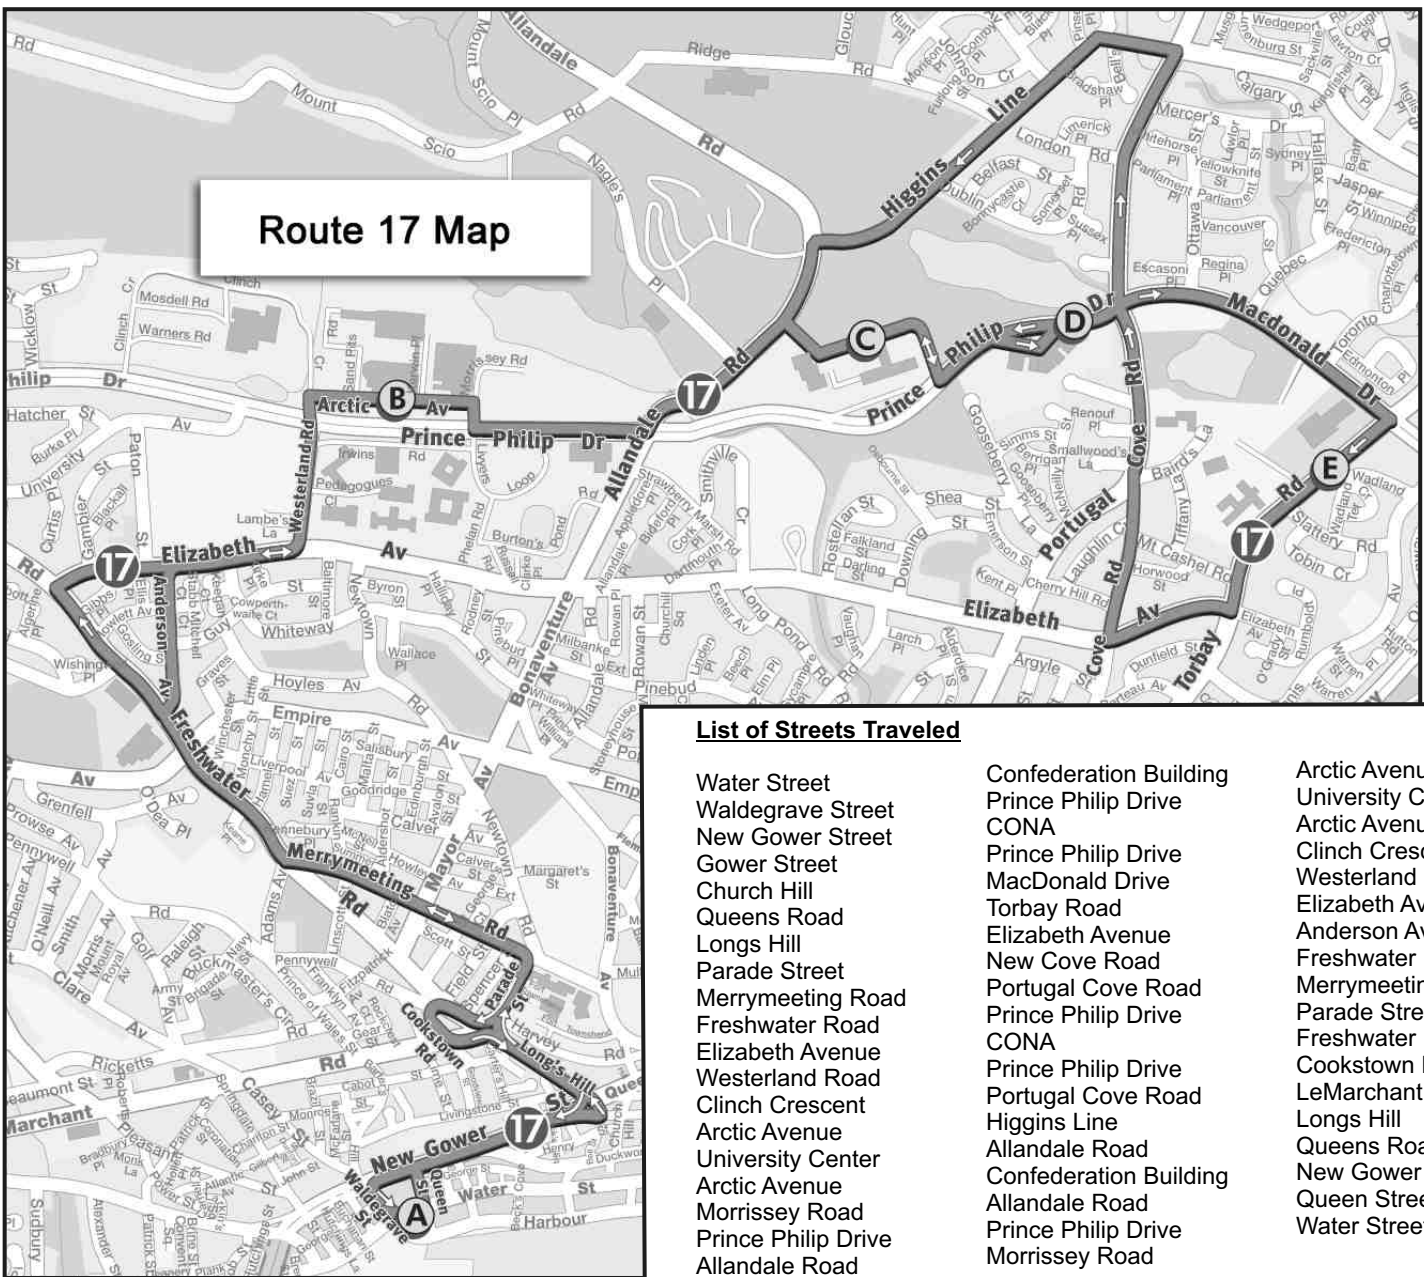

Effective October 15, 2007

ROUTE 17 SERVICE AREAS

Water Street
Parade Street
University Centre
Confederation Building
College of the North Atlantic
Torbay Road

Your key to the City and so much more!
mcard.metrobus.com

List of Streets Traveled

- | | | |
|---------------------|------------------------|-------------------|
| Water Street | Confederation Building | Arctic Avenue |
| Waldegrave Street | Prince Philip Drive | University Center |
| New Gower Street | CONA | Arctic Avenue |
| Gower Street | Prince Philip Drive | Clinch Crescent |
| Church Hill | MacDonald Drive | Westerland Road |
| Queens Road | Torbay Road | Elizabeth Avenue |
| Longs Hill | Elizabeth Avenue | Anderson Avenue |
| Parade Street | New Cove Road | Freshwater Road |
| Merrymeeting Road | Portugal Cove Road | Merrymeeting Road |
| Freshwater Road | Prince Philip Drive | Parade Street |
| Elizabeth Avenue | CONA | Freshwater Road |
| Westerland Road | Prince Philip Drive | Cookstown Road |
| Clinch Crescent | Portugal Cove Road | LeMarchant Road |
| Arctic Avenue | Higgins Line | Longs Hill |
| University Center | Allandale Road | Queens Road |
| Arctic Avenue | Confederation Building | New Gower Street |
| Morrissey Road | Allandale Road | Queen Street |
| Prince Philip Drive | Prince Philip Drive | Water Street |
| Allandale Road | Morrissey Road | |

Route 17 - AM

Route 17 - Monday to Friday

Direction	➔ To Torbay Road				➔ To University Centre			
Map Reference	A	B	C	D	E	D	C	B
Run No.	Water St at Waldegrave St	University Center	Confederation Building	College of the North Atlantic	Torbay Rd Mall	College of the North Atlantic	Confederation Building	University Center
17-1		7:25a	7:30a	7:35a	7:45a	7:50a	8:00a	8:05a
17-2	7:50a	8:05a	8:10a	*8:15a				
17-1	8:20a	8:35a	8:40a	*8:45a				