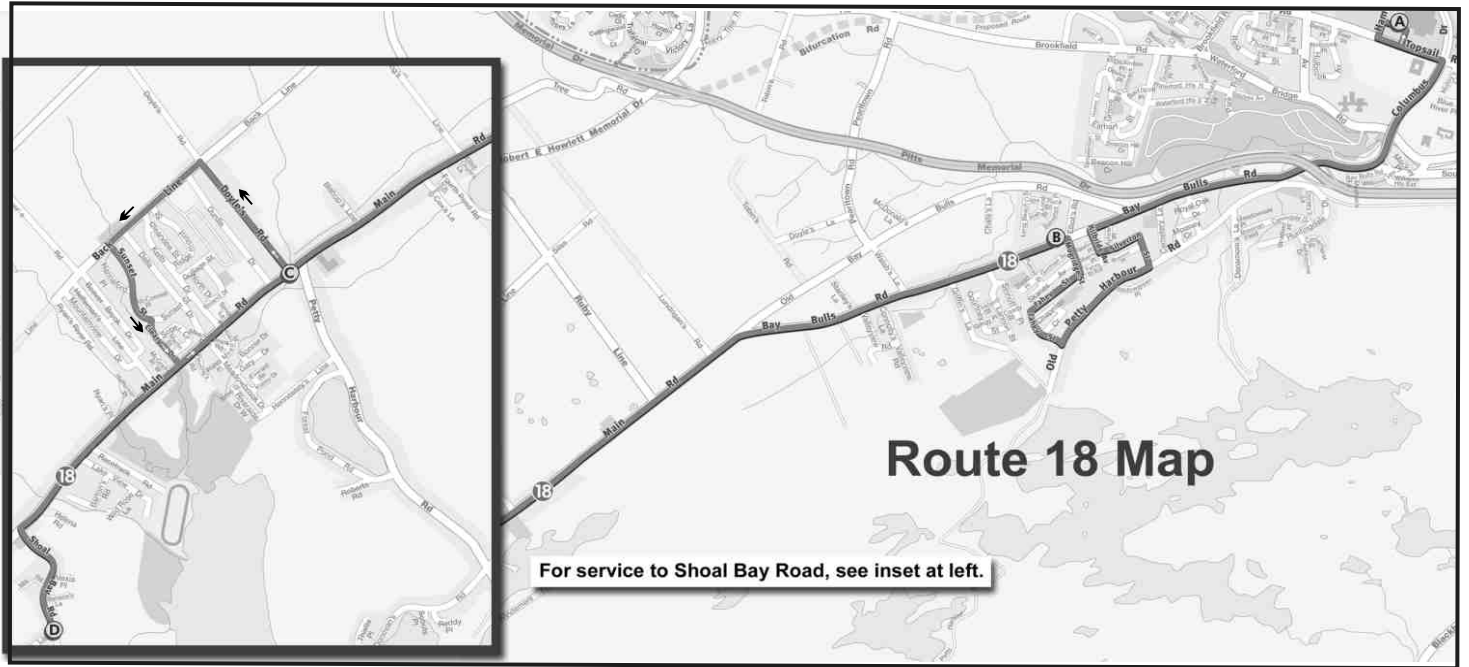

List of Streets Traveled

Village Mall	Mugridge Steet	Main Road	Columbus Drive
Hamlyn Rd	Bay Bulls Road	Bay Bulls Road	Topsail Rd
Topsail Rd	Main Road	Mugridge Steet	Village Mall
Columbus Drive	Doyles Road	Fahey Street	
Bay Bulls Road	Back Line	Old Petty Harbour Rd	
Kilbride Ave	Sunset Drive	Silverton St	
Silverton St	Cleary Dr	Kilbride Ave	
Old Petty Harbour Rd	Bay Bulls Road	Bay Bulls Road	
Fahey Street	Shoal Bay Road		

Route 18 - Monday to Friday

Direction		To Goulds				To The Village			
Map Reference	A	B	C	D	C	B	A		
Run No.	Village Mall	Mugridge St at Bay Bulls Rd	Main Rd at Petty Hr Rd	Shoal Bay Rd	Main Rd at Petty Hr Rd	Mugridge St at Bay Bulls Rd	Village Mall	Run No.	
18-1	6:30a	6:40a	6:50a	7:00a	7:05a	7:15a	7:30a	18-1	
18-2	7:00a	7:10a	7:20a	7:30a	7:35a	7:45a	8:00a	18-2	
18-1	7:30a	7:40a	7:50a	8:00a	8:05a	8:15a	8:30a	18-1	
18-1	8:30a	8:40a	8:50a	9:00a	9:05a	9:15a	9:30a	18-1	
18-1	9:30a	9:40a	9:50a	10:00a	10:05a	10:15a	10:30a	18-1	
18-1	10:30a	10:40a	10:50a	11:00a	11:05a	11:15a	11:30a	18-1	
18-1	11:30a	11:40a	11:50a	12:00p	12:05p	12:15p	12:30p	18-1	
18-1	12:30p	12:40p	12:50p	1:00p	1:05p	1:15p	1:30p	18-1	
18-1	1:30p	1:40p	1:50p	2:00p	2:05p	2:15p	2:30p	18-1	
18-1	2:30p	2:40p	2:50p	3:00p	3:05p	3:15p	3:30p	18-1	
18-2	3:00p	3:10p	3:20p	3:30p	3:35p	3:45p	4:00p	18-2	
18-1	3:30p	3:40p	3:50p	4:00p	4:05p	4:15p	4:30p	18-1	
18-2	4:00p	4:10p	4:20p	4:30p	4:35p	4:45p	5:00p	18-2	
18-1	4:30p	4:40p	4:50p	5:00p	5:05p	5:15p	5:30p	18-1	
18-2	5:00p	5:10p	5:20p	5:30p	5:35p	5:45p	6:00p	18-2	
18-1	5:30p	5:40p	5:50p	6:00p	6:05p	6:15p	6:30p	18-1	
18-1	6:30p	6:40p	6:50p	7:00p	7:05p	7:15p	7:30p	18-1	
18-1	7:30p	7:40p	7:50p	8:00p	8:05p	8:15p	8:30p	18-1	
18-1	8:30p	8:40p	8:50p	9:00p	9:05p	9:15p	9:30p	18-1	
18-1	9:30p	9:40p	9:50p	10:00p	10:05p	10:15p	10:30p	18-1	
18-1	10:30p	10:40p	10:50p	11:00p	11:05p	11:15p	11:30p	18-1	
18-1	11:30p	11:40p	11:50p	12:00a	12:05a	12:15a	*12:30a	18-1	

* Indicates bus is returning to garage. Check with Driver for last stop serviced.