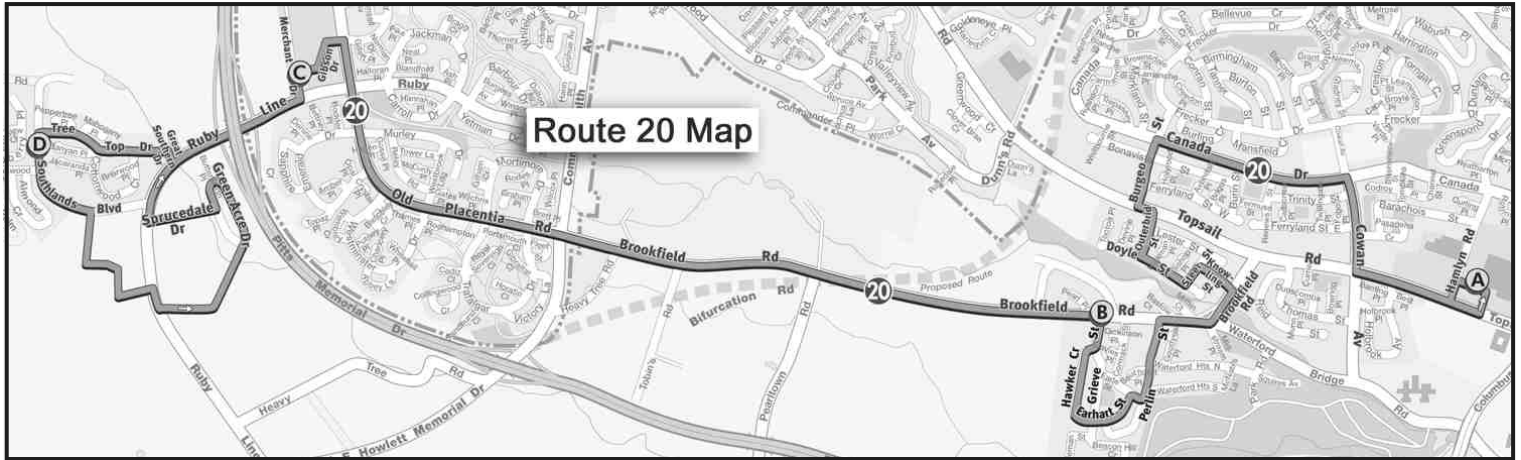

List of Streets Traveled

Village Mall	Sprucedale Drive
Hamlyn Road	Green Acre Drive
Topsail Road	Serpentine Street
Cowan Avenue	Ruby Line
Canada Drive	Southlands Blvd
Burgeo Street	Merchant Drive (Pearlgate)
Topsail Road	Gibson Drive
Outerbridge Street	Old Placentia Road
Doyle Street	Brookfield Road
Steer Street	Grieve Street
Knowling Street	Hawker Crescent
Brookfield Road	Earhart Street
Perlin Street	Cormack Street
Cormack Street	Perlin Street
Earhart Street	Brookfield Road
Hawker Crescent	Knowling Street
Grieve Street	Steer Street
Brookfield Road	Doyle Street
Old Placentia Road	Outerbridge Street
Gibson Drive	Topsail Road
Merchant Dr (Pearlgate)	Burgeo Street
Southlands Blvd	Canada Drive
Great Southern Drive	Cowan Avenue
Tree Top Drive	Topsail Road
Southlands Blvd	Village Mall
Ruby Line	

Route 20 - Monday to Friday

Direction	➔ To Pearlgate/Southlands				➔ To The Village		
Map Reference	A	B	C	D	C	B	A
Run No.	Village Mall	Brookfield Rd	Merchant Dr (Pearlgate)	Southlands Blvd	Merchant Dr (Pearlgate)	Brookfield Rd	Village Mall
20-1	7:00a	7:10a	7:20a	7:25a	7:35a	7:45a	8:00a
20-1	8:00a	8:10a	8:20a	8:25a	8:35a	8:45a	9:00a
20-1	9:00a	9:10a	9:20a	9:25a	9:35a	9:45a	10:00a
20-1	10:00a	10:10a	10:20a	10:25a	10:35a	10:45a	11:00a
20-1	11:00a	11:10a	11:20a	11:25a	11:35a	11:45a	12:00p
20-1	12:00p	12:10p	12:20p	12:25p	12:35p	12:45p	1:00p
20-1	1:00p	1:10p	1:20p	1:25p	1:35p	1:45p	2:00p
20-1	2:00p	2:10p	2:20p	2:25p	2:35p	2:45p	3:00p
20-1	3:00p	3:10p	3:20p	3:25p	3:35p	3:45p	4:00p
20-1	4:00p	4:10p	4:20p	4:25p	4:35p	4:45p	5:00p
20-1	5:00p	5:10p	5:20p	5:25p	5:35p	5:45p	6:00p
20-1	6:00p	6:10p	6:20p	6:25p	6:35p	6:45p	*7:00p

Direction Change

* Indicates bus is returning to garage. Check with Driver for last stop serviced.