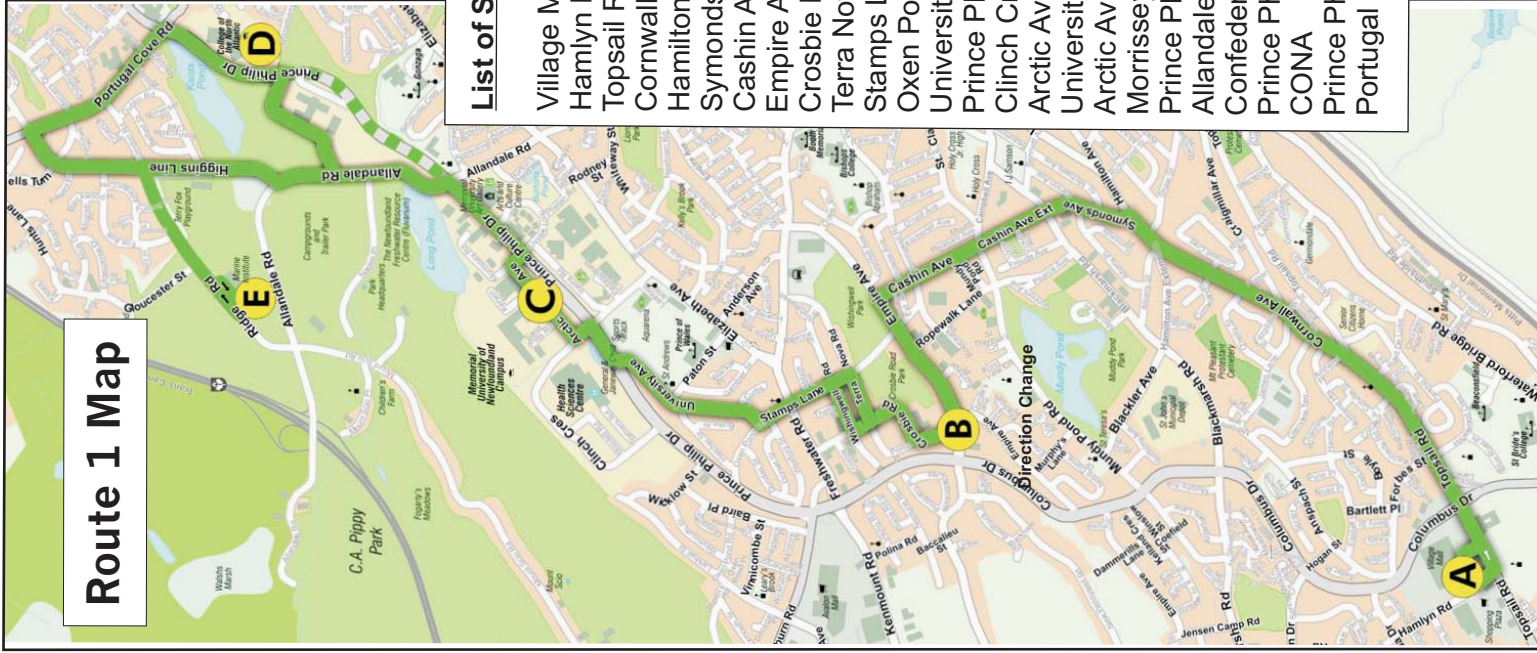

Route 1 Map

List of Streets Traveled

- | | |
|------------------------|---------------------|
| Village Mall | Higgins Line |
| Hamiyn Road | Ridge Road |
| Topsail Road | Marine Insitute |
| Cornwall Avenue | Ridge Road |
| Hamilton Avenue | Higgins Line |
| Symonds Avenue | Allandale Road |
| Cashin Avenue | Prince Philip Drive |
| Empire Avenue | Morrissey Road |
| Crosbie Road | Arctic Avenue |
| Terra Nova Road | University Center |
| Stamps Lane | Arctic Avenue |
| Oxen Pond Road | Clinch Crescent |
| University Avenue | Prince Philip Drive |
| Prince Philip Drive | University Avenue |
| Clinch Crescent | Oxen Pond Road |
| Arctic Avenue | Stamps Lane |
| University Center | Wishingwell Road |
| Arctic Avenue | Crosbie Road |
| Morrissey Road | Empire Avenue |
| Prince Philip Drive | Cashin Avenue |
| Allandale Road | Symonds Avenue |
| Confederation Building | Hamilton Avenue |
| Prince Philip Drive | Cornwall Avenue |
| CONA | Topsail Rd |
| Prince Philip Drive | Village Mall |
| Portugal Cove Road | |