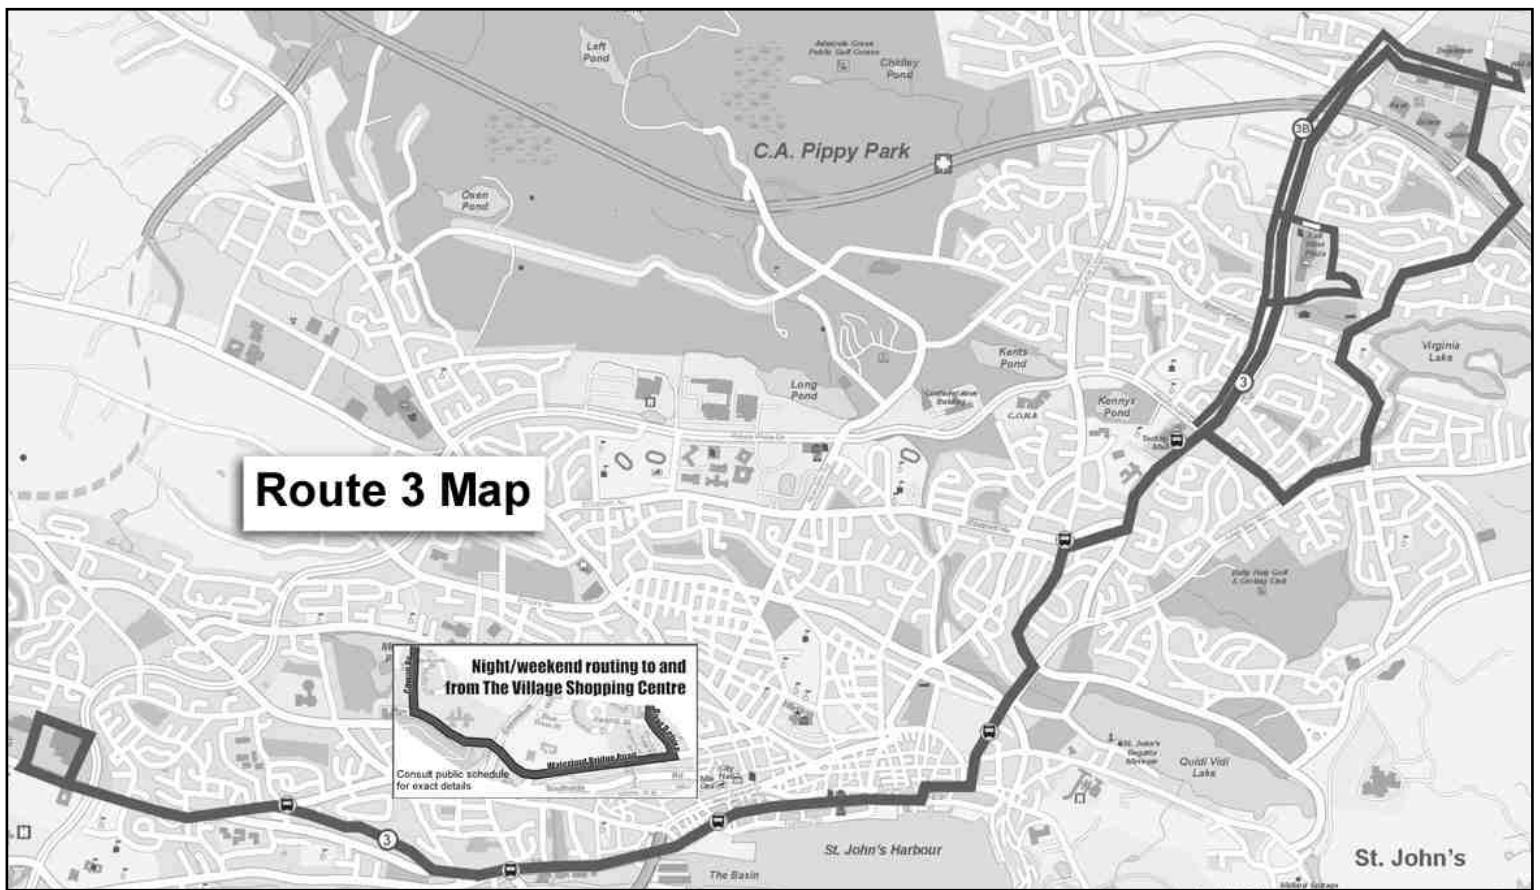

List of Streets Travelled

Village Mall
Hamlyn Road
Topsail Road
Cowan Avenue
Waterford Br. Rd
Road Deluxe
Topsail Rd
Cornwall Avenue
Craigmiller Avenue
Old Topsail Road

*Served
Nights &
Weekends*

Water Street
Cochrane Street
Duckworth Street
Cavendish Square
Kings Bridge Road
New Cove Road
Elizabeth Avenue
Torbay Road

3A
Stavanger Drive
Aberdeen Avenue
Stavanger Drive
Carrick Drive
Newfoundland Dr
Logy Bay Road
McDonald Drive
Torbay Road

3B
Stavanger Dr
Aberdeen Dr
Stavanger Dr
Torbay Road
Highland Drive
Dunlea Street
Birchwynd Street
Gleneyre Street
Torbay Road

Elizabeth Avenue
New Cove Road
Kings Bridge Road
Ordinance Street
Duckworth Street
Cochrane Street
Water Street
Old Topsail Road

Craigmiller Avenue
Cornwall Avenue
Topsail Road
Road Deluxe
Waterford Br. Rd
Cowan Avenue
Topsail Road
Village Mall

*Served
Nights &
Weekends*

Route 3 - Monday to Friday