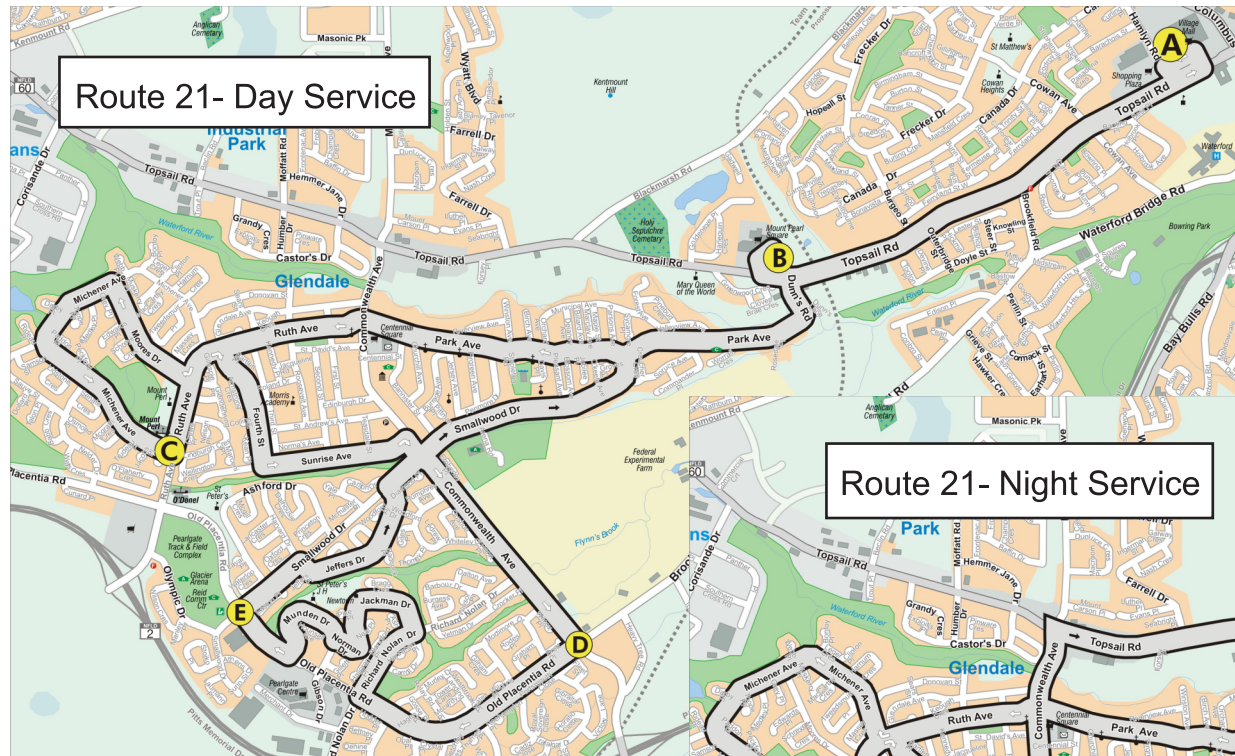

Effective
Sep 4, 2023 - Jun 23, 2024

(schedule subject to change without notice)

ROUTE 21

Fall/Winter Schedule

Route 21 Service Areas

- The Village Shopping Centre
- Mount Pearl Square
- PearlGate Shopping Centre
- Motor Vehicle Registration

Rates of Fare & Fare Options

(effective March 1, 2020)

	Monthly & 30-Day Pass	10-Ride Pass	Cash Fare
Adult	$78.00	22.50	2.50
Senior*	$53.00	18.00	2.50
Child**	$53.00	18.00	2.00
Semester Pass - $275.00			
(available for post secondary students)			

Exact cash fare is required when boarding. Drivers do not carry change. Please see inside for a list of bus pass (mCard) sales outlets. *Senior - aged 65 years and older. **Child - age 12 - 17 years. Children under 12 ride for free. There is a one-time fee of $5.00 on new mCard activations.

AIR MILES.

Little trips can lead to big ones!

Ride with Metrobus, earn AIR MILES® Reward Miles™
Visit metrobus.com/mcard for details.

©™ Trademarks of AM Royalties Limited Partnership used under license by LoyaltyOne, Co. and St.John's Transportation Commission, o/a Metrobus

We are proud to support the St. John's School Lunch Program.

LIST OF BUS STOPS SERVICED IN ORDER OF TRAVEL

(for next bus departure times from a bus stop, text the 4-digit STOP ID to 88188)

The Village to Mount Pearl

STOP ID	STOP NAME
A 1000	The Village Shopping Centre
4408	Topsail Rd Liquor Store
4410	Topsail Rd Burger King
4415	Topsail Rd 556 AL Collis
4420	Topsail Rd 594
4425	Topsail Rd 616
4430	Topsail Rd New World Fitness
4435	Topsail Rd J.B.Hand
B 4440	Mount Pearl Square
4445	Dunns Road opp 4
4450	Park Ave 2
4455	Park Ave opp Legion
4460	Park Ave 56
4465	Park Ave 76
4470	Park Ave 108
4475	Park Ave 124
4480	Park Ave 154
4485	Park Ave 178
4490	Park Ave 208
4495	Park Ave 234
4500	Ruth Ave 14 Needs Convenience
4505	Ruth Ave 30
4510	Ruth Ave opp Third St
4515	Ruth Ave west of Michener Ave
4520	Moores Dr 24 *

4525	Moores Dr 52 *
4531	Michener Ave 40 **
4541	Michener Ave opp 21 **
4530	Michener Ave 100
4535	Michener Ave opp 63
4540	Michener Ave 120
4545	Michener Ave opp 135
4550	Michener Ave near Jacobs Pl
C 4555	Ruth Ave opp Mount Pearl Senior
4516	Ruth Ave near Scammell Cres
4560	Ruth Ave near Fourth St
4565	Fourth St 31
4570	Fourth St opp 46
4575	Fourth St 51
4580	Sunrise Ave 57
4585	Sunrise Ave 27
4586	Sunrise Ave 5
4590	Commonwealth Ave 86
4595	Commonwealth Ave opp 115
4600	Commonwealth Ave opp 133
4605	Commonwealth Ave south of Richard Nolan
4320	Old Placentia Rd west of Commonwealth
Mount Pearl to The Village	
D 4320	Old Placentia Rd west of Commonwealth
4325	Old Placentia Rd east of Westbrook Landing
4330	Old Placentia Rd opp Emerald

4680	Smallwood Dr 85*
4685	Smallwood Dr 51*
4690	Smallwood Dr 5*
4695	Park Ave 111*
4700	Park Ave 65*
4705	Park Ave 21*
4710	Dunns Road Royal Garage*
4915	Commonwealth Ave Shoppers **
4920	Commonwealth Ave 47 **
4925	Commonwealth Ave 21 **
4930	Commonwealth Ave Plaza **
4935	Topsail Rd Lucky's **
4940	Topsail Rd Forsey Pl **
4942	Topsail Rd 889 **
4945	Topsail Rd 835 **
4950	Topsail Rd Mary Queen of The World **
B 4440	Mount Pearl Square
4715	Topsail Rd 689
4720	Topsail Rd Waterford Valley Plaza
4725	Topsail Rd 623
4730	Topsail Rd 563
2555	Topsail Road opp McDonalds
A 1000	The Village Shopping Centre
4335	Old Placentia Rd Richard Nolan Drive
4610	Jackman Dr 71
4615	Jackman Dr opp 26
4620	Norman Dr opp 3
4625	Munden Dr 75
4630	Munden Dr 9
4640	Old Placentia Rd opp MVR
E 4645	Smallwood Dr near Old Placentia Rd
4650	Jeffers Dr near Jeffers Pl*
4655	Jeffers Dr 24 *
4660	Jeffers Dr 4 *
4910	Smallwood Dr - East of Ashford Dr **
4665	Smallwood Dr at Commonwealth Ave
4670	Smallwood Dr 137*

* stop is serviced during day service only
** stop is serviced during night service only