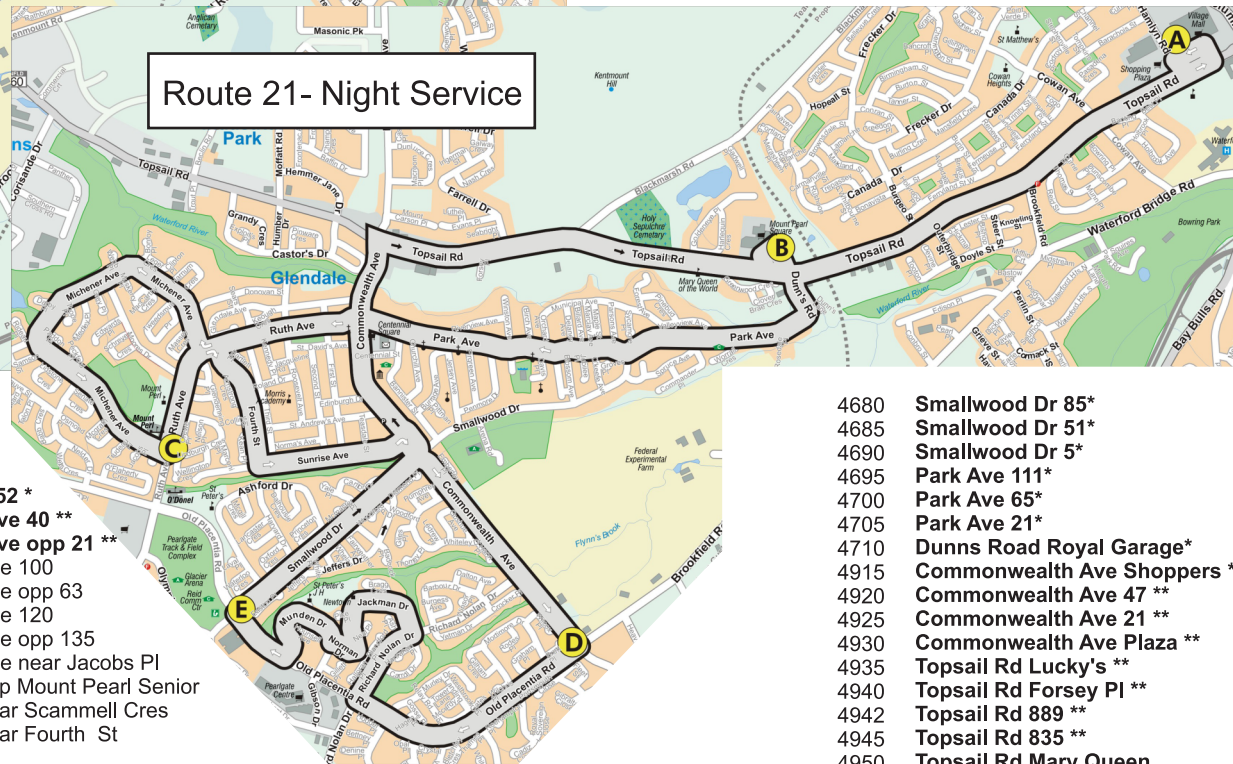

Effective
Sep 4, 2023 - Jun 23, 2024

(schedule subject to change without notice)

ROUTE 21

Fall/Winter Schedule

Route 21 Service Areas

- The Village Shopping Centre
- Mount Pearl Square
- PearlGate Shopping Centre
- Motor Vehicle Registration

Rates of Fare & Fare Options

(effective March 1, 2020)

	Monthly & 30-Day Pass	10-Ride Pass	Cash Fare
Adult	$78.00	22.50	2.50
Senior*	$53.00	18.00	2.50
Child**	$53.00	18.00	2.00
Semester Pass - $275.00			
(available for post secondary students)			

Exact cash fare is required when boarding. Drivers do not carry change. Please see inside for a list of bus pass (mCard) sales outlets. *Senior - aged 65 years and older. **Child - age 12 - 17 years. Children under 12 ride for free. There is a one-time fee of $5.00 on new mCard activations.

AIR MILES.

Little trips can lead to big ones!

Ride with Metrobus, earn AIR MILES® Reward Miles™
Visit metrobus.com/mcard for details.

©™ Trademarks of AM Royalties Limited Partnership used under license by LoyaltyOne, Co. and St.John's Transportation Commission, o/a Metrobus

We are proud to support the St. John's School Lunch Program.

LIST OF BUS STOPS SERVICED IN ORDER OF TRAVEL

(for next bus departure times from a bus stop, text the 4-digit STOP ID to 88188)

The Village to Mount Pearl

STOP ID	STOP NAME
A 1000	The Village Shopping Centre
4408	Topsail Rd Liquor Store
4410	Topsail Rd Burger King
4415	Topsail Rd 556 AL Collis
4420	Topsail Rd 594
4425	Topsail Rd 616
4430	Topsail Rd New World Fitness
4435	Topsail Rd J.B.Hand
B 4440	Mount Pearl Square
4445	Dunns Road opp 4
4450	Park Ave 2
4455	Park Ave opp Legion
4460	Park Ave 56
4465	Park Ave 76
4470	Park Ave 108
4475	Park Ave 124
4480	Park Ave 154
4485	Park Ave 178
4490	Park Ave 208
4495	Park Ave 234
4500	Ruth Ave 14 Needs Convenience
4505	Ruth Ave 30
4510	Ruth Ave opp Third St
4515	Ruth Ave west of Michener Ave
4520	Moores Dr 24 *

4525	Moores Dr 52 *
4531	Michener Ave 40 **
4541	Michener Ave opp 21 **
4530	Michener Ave 100
4535	Michener Ave opp 63
4540	Michener Ave 120
4545	Michener Ave opp 135
4550	Michener Ave near Jacobs Pl
C 4555	Ruth Ave opp Mount Pearl Senior
4516	Ruth Ave near Scammell Cres
4560	Ruth Ave near Fourth St
4565	Fourth St 31
4570	Fourth St opp 46
4575	Fourth St 51
4580	Sunrise Ave 57
4585	Sunrise Ave 27
4586	Sunrise Ave 5
4590	Commonwealth Ave 86
4595	Commonwealth Ave opp 115
4600	Commonwealth Ave opp 133
4605	Commonwealth Ave south of Richard Nolan
4320	Old Placentia Rd west of Commonwealth
Mount Pearl to The Village	
D 4320	Old Placentia Rd west of Commonwealth
4325	Old Placentia Rd east of Westbrook Landing
4330	Old Placentia Rd opp Emerald

4680	Smallwood Dr 85*
4685	Smallwood Dr 51*
4690	Smallwood Dr 5*
4695	Park Ave 111*
4700	Park Ave 65*
4705	Park Ave 21*
4710	Dunns Road Royal Garage*
4915	Commonwealth Ave Shoppers **
4920	Commonwealth Ave 47 **
4925	Commonwealth Ave 21 **
4930	Commonwealth Ave Plaza **
4935	Topsail Rd Lucky's **
4940	Topsail Rd Forsey Pl **
4942	Topsail Rd 889 **
4945	Topsail Rd 835 **
4950	Topsail Rd Mary Queen of The World **
B 4440	Mount Pearl Square
4715	Topsail Rd 689
4720	Topsail Rd Waterford Valley Plaza
4725	Topsail Rd 623
4730	Topsail Rd 563
2555	Topsail Road opp McDonalds
A 1000	The Village Shopping Centre
4335	Old Placentia Rd Richard Nolan Drive
4610	Jackman Dr 71
4615	Jackman Dr opp 26
4620	Norman Dr opp 3
4625	Munden Dr 75
4630	Munden Dr 9
4640	Old Placentia Rd opp MVR
E 4645	Smallwood Dr near Old Placentia Rd
4650	Jeffers Dr near Jeffers Pl*
4655	Jeffers Dr 24 *
4660	Jeffers Dr 4 *
4910	Smallwood Dr - East of Ashford Dr **
4665	Smallwood Dr at Commonwealth Ave
4670	Smallwood Dr 137*

* stop is serviced during day service only
** stop is serviced during night service only