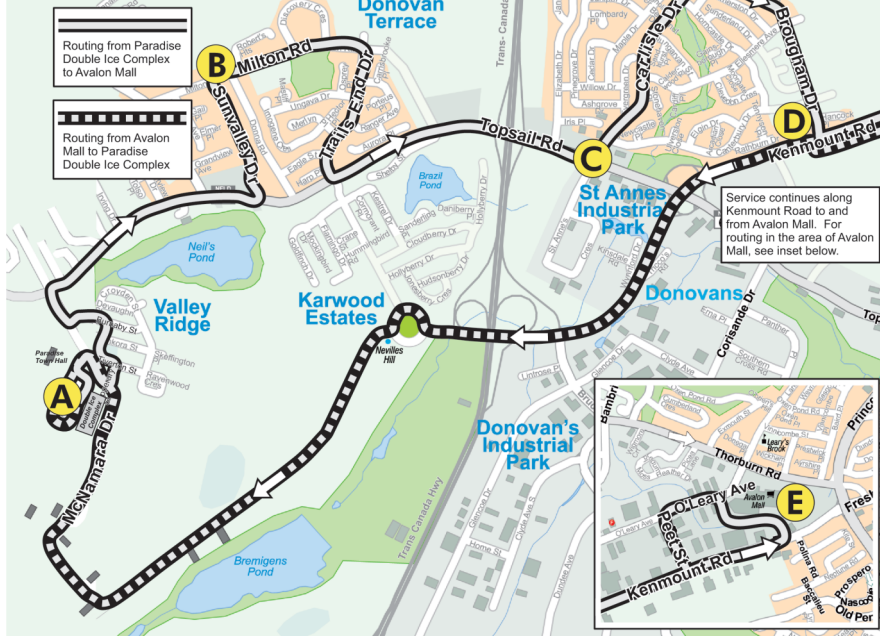

Route 30

Weekday Morning

Route 30

Weekday Afternoon

LIST OF BUS STOPS SERVICED IN ORDER OF TRAVEL

(for next bus departure times from a bus stop, text the 4-digit STOP ID to 88188)

Morning Service to Avalon Mall

STOP ID STOP NAME

- A** 6069 Double Ice Complex
- 6101 Tipperary St at Tiverton
- 6102 Tiverton St at Kinkora
- 6103 Burnaby St opp 22
- 6104 McNamara Dr Sobeys
- 6105 Topsail Rd 1583
- 6106 Topsail Rd 1555
- 6107 Sunvalley Dr 6
- 6090 Sunvalley Dr 72
- B** 6108 Milton Rd 48
- 6109 Milton Rd opp Discovery Cres
- 6110 Milton Rd 108
- 6111 Trails End Dr 55
- 6112 Trails End Dr 25
- 6113 Trails End Dr opp 8
- C** 6114 Topsail Rd Coffee Matters
- 6091 Carlisle Dr Marie's Mini Mart
- 6115 Carlisle Dr 32
- 6116 Carlisle Dr 54
- 6117 Carlisle Dr at Horncastle
- 6118 Brougham Dr 8
- 6119 Brougham Dr 46
- 6120 Brougham Dr 60
- D** 6121 Brougham Dr 98
- 6217 Kenmount Rd opp Metro Self Storage
- 6145 Kenmount Rd Terra Nova Motors
- 6015 Kenmount Road Honda
- 6173 Kenmount Rd 439
- 6175 Kenmount Rd 351 Epilepsy Bld
- 2620 Kenmount Rd Tim Hortons
- 2626 Kenmount Rd Academy Canada
- 1611 Kenmount Rd Cohens
- E** 1600 Avalon Mall Upper Stop