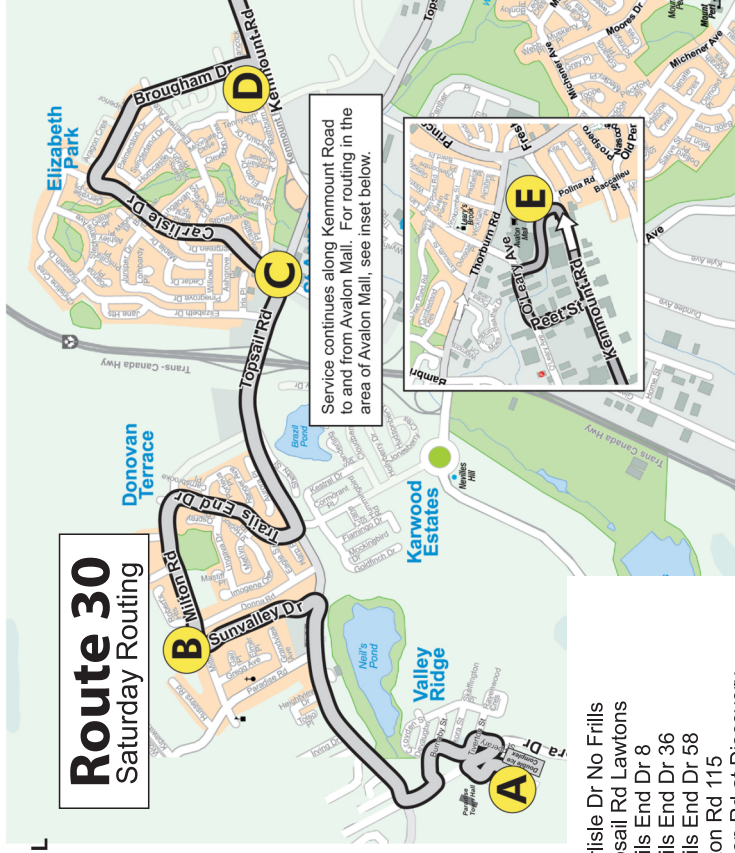

Route 30 Saturday Routing

Service continues along Kenmount Road to and from Avalon Mall. For routing in the area of Avalon Mall, see inset below.

Riding Metrobus is easy with your mCard!

Our mCard is an interactive smart card that we use to handle all of our fare media, except for cash fares. The mCard is the same size as a credit card. When you board the bus, hold your mCard in front of the on-board validator to pay the fare. The validator recognizes the type of fare or pass on the card, and approves or denies the ride electronically. Because it's a smart card, you keep using the same card week after week, month after month. Value is added to the mCard by the user at any of our sales outlets or you can add value to your mCard online at metrobus.com.

mCard Pass Sales Outlets:

- **Avalon Mall** (Customer Service Centre)
- **Shoppers Drug Mart** (Topsail Rd, LeMarchant Rd, Freshwater Rd, Churchill Sq & Torbay Rd)
- **St. John's City Hall** (Cashier's Office)
- **Memorial University** (The Attic)
- **College of the North Atlantic** (The Bookstore)
- **Marine Institute** (Campus Store)
- **Metrobus Transit Centre** (25 Messenger Drive)
- www.metrobus.com

Contact Information:

- Customer Service Centre
- 25 Messenger Drive
- (Use route 10 or 16 and tell your driver you want to go to Metrobus)
- Open Weekdays - 7:30am - 7:00pm
- Saturdays & Sundays - 10:00am - 5:00pm
- **Ride Guide Schedule Information (709)722-9400**
- To help us serve you better, please have the following information ready when calling us for route information:
  - where you are leaving from, where you are travelling to & the time of the day you would like to travel.