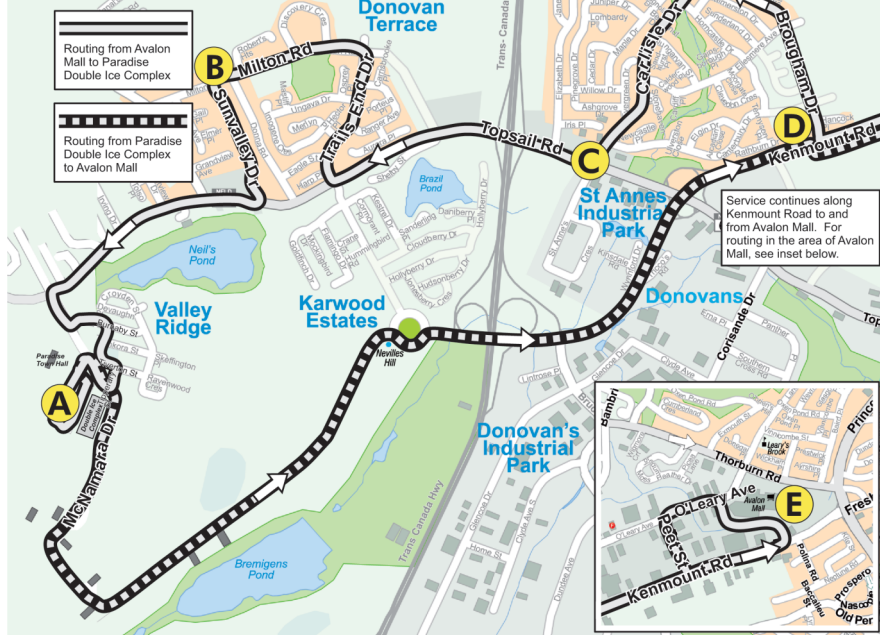

Route 30

Weekday Morning

Route 30

Weekday Afternoon

LIST OF BUS STOPS SERVICED IN ORDER OF TRAVEL

(for next bus departure times from a bus stop, text the 4-digit STOP ID to 88188)

Morning Service to Avalon Mall

STOP ID STOP NAME

- A** 6069 Double Ice Complex
- 6101 Tipperary St at Tiverton
- 6102 Tiverton St at Kinkora
- 6103 Burnaby St opp 22
- 6104 McNamara Dr Sobeys
- 6105 Topsail Rd 1583
- 6106 Topsail Rd 1555
- 6107 Sunvalley Dr 6
- 6090 Sunvalley Dr 72
- B** 6108 Milton Rd 48
- 6109 Milton Rd opp Discovery Cres
- 6110 Milton Rd 108
- 6111 Trails End Dr 55
- 6112 Trails End Dr 25
- 6113 Trails End Dr opp 8
- C** 6114 Topsail Rd Coffee Matters
- 6091 Carlisle Dr Marie's Mini Mart
- 6115 Carlisle Dr 32
- 6116 Carlisle Dr 54
- 6117 Carlisle Dr at Horncastle
- 6118 Brougham Dr 8
- 6119 Brougham Dr 46
- 6120 Brougham Dr 60
- D** 6121 Brougham Dr 98
- 6217 Kenmount Rd opp Metro Self Storage
- 6145 Kenmount Rd Terra Nova Motors
- 6015 Kenmount Road Honda
- 6173 Kenmount Rd 439
- 6175 Kenmount Rd 351 Epilepsy Bld
- 2620 Kenmount Rd Tim Hortons
- 2626 Kenmount Rd Academy Canada
- 1611 Kenmount Rd Cohens
- E** 1600 Avalon Mall Upper Stop