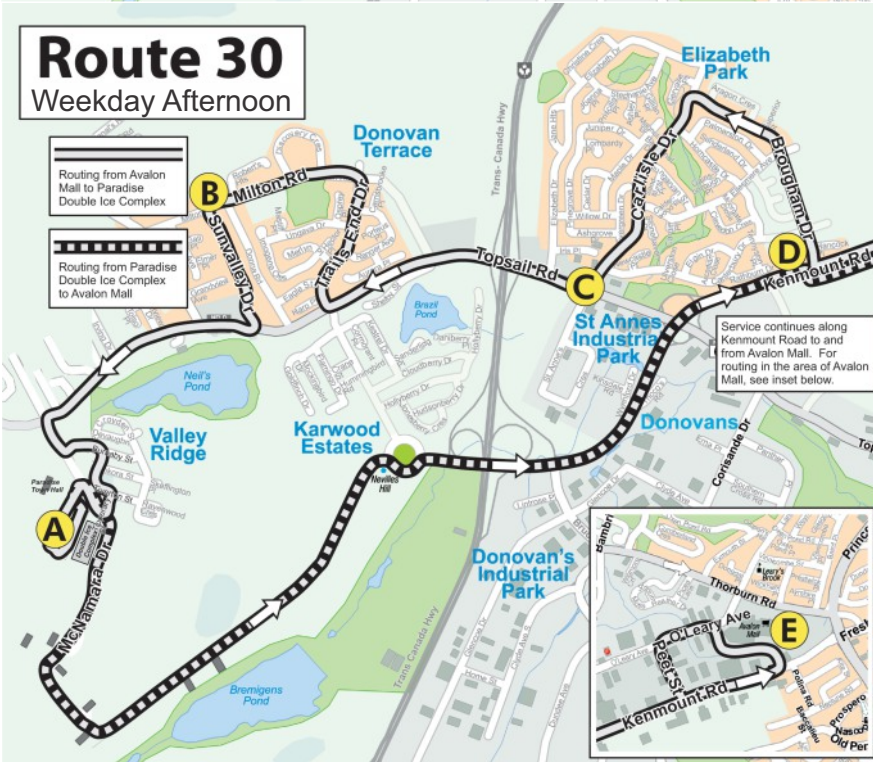

Route 30

Weekday Afternoon

LIST OF BUS STOPS SERVICED IN ORDER OF TRAVEL

(for next bus departure times from a bus stop, text the 4-digit STOP ID to 88188)

Morning Service to Avalon Mall

STOP ID	STOP NAME
A 6069	Double Ice Complex
6101	Tipperary St at Tiverton
6102	Tiverton St at Kinkora
6103	Burnaby St opp 22
6104	McNamara Dr Sobeys
6105	Topsail Rd 1583
6106	Topsail Rd 1555
6107	Sunvalley Dr 6
6090	Sunvalley Dr 72
B 6108	Milton Rd 48
6109	Milton Rd opp Discovery Cres
6110	Milton Rd 108
6111	Trails End Dr 55
6112	Trails End Dr 25
6113	Trails End Dr opp 8
C 6114	Topsail Rd Coffee Matters
6091	Carlisle Dr Marie's Mini Mart
6115	Carlisle Dr 32
6116	Carlisle Dr 54
6117	Carlisle Dr at Horncastle
6118	Brougham Dr 8
6119	Brougham Dr 46
6120	Brougham Dr 60
D 6121	Brougham Dr 98
6217	Kenmount Rd opp Metro Self Storage
6145	Kenmount Rd Terra Nova Motors
6015	Kenmount Road Honda
6173	Kenmount Rd 439
6175	Kenmount Rd 351 Epilepsy Bld
2620	Kenmount Rd Tim Hortons
2626	Kenmount Rd Academy Canada
1611	Kenmount Rd Cohens
E 1600	Avalon Mall Upper Stop

Morning Service to Double Ice Complex

E 1600	Avalon Mall Upper Stop
1605	O'Leary Ave 38 Body Works
1610	Peet St Cora's Restaurant
1614	Kenmount Rd Ramada
6180	Kenmount Rd Mazda
1613	Kenmount Rd Ornamental Concrete
6156	Kenmount Rd Lady Smith Dr
6157	Kenmount Rd Great Eastern Dr
6216	Kenmount Rd Metro Self Storage
6144	Kenmount Rd Brougham
6150	Kenmount Rd Paradise
6151	Kenmount Rd Paradise
6152	Kenmount Rd Paradise
6153	McNamara Dr Kenmount Rd
6154	McNamara Dr at Belfor
6155	McNamara Dr at CM College
A 6069	Double Ice Complex

Afternoon Service to Double Ice Complex

STOP ID	STOP NAME
E 1600	Avalon Mall Upper Stop
1605	O'Leary Ave 38 Body Works
1610	Peet Street Cora's Restaurant
1614	Kenmount Rd Ramada
6180	Kenmount Rd Mazda
1613	Kenmount Rd Ornamental Concrete
6156	Kenmount Rd Lady Smith Dr
6157	Kenmount Rd Great Eastern Dr
6216	Kenmount Rd Metro Self Storage
D 6144	Kenmount Rd Brougham
6093	Brougham Dr 81
6128	Brougham Dr 37
6129	Brougham Dr 9
6130	Carlisle Dr 115
6131	Carlisle Dr 73
6132	Carlisle Dr 41
C 6094	Carlisle Dr No Frills
6133	Topsail Rd Lawtons
6134	Trails End Dr 8
6135	Trails End Dr 36
6136	Trails End Dr 58
6137	Milton Rd 115
6138	Milton Rd at Discovery
B 6139	Milton Rd 35
6095	Sunvalley Dr 67
6140	Sunvalley Dr 7
6141	Topsail Rd 1486
6142	Topsail Rd 1534
6143	Topsail Rd 1564
6147	McNamara Dr at Topsail Rd
6148	Burnaby St 28
6149	Tipperary St at Tiverton St
A 6069	Double Ice Complex

Afternoon Service to Avalon Mall

A 6069	Double Ice Complex
6122	McNamara Dr opp CM College
6123	McNamara Dr opp 145 Belfor
6124	McNamara Dr 192
6125	Kenmount Rd opp 1290
6126	Kenmount Rd 1243
6127	Kenmount Rd 1187
6217	Kenmount Rd opp Metro Self Storage
6145	Kenmount Rd Terra Nova Motors
6015	Kenmount Rd Honda
6173	Kenmount Rd 439
6175	Kenmount Rd 351 Epilepsy Bld
2620	Kenmount Rd Tim Hortons
2626	Kenmount Rd Academy Canada
1611	Kenmount Rd Cohens
E 1600	Avalon Mall Upper Stop

Call or click before you split