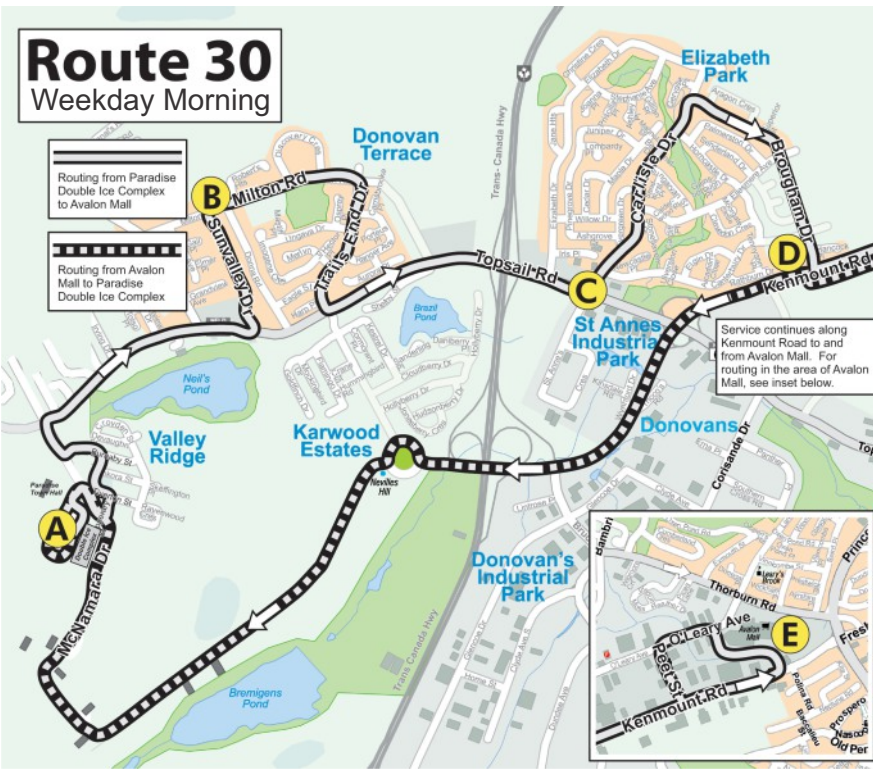

# Route 30

**Route 30 Schedule** (operates Monday to Saturday)

**How to read this schedule**

Locate the correct schedule based on the day of the week you are travelling and then locate the correct direction you are travelling in. The times shown are for major checkpoints along the route and letters shown above the checkpoint name refer to locations that are shown on the route map. For example, if you want to travel from Milton Road to the Avalon Mall on a Monday at approximately 7:00a, you would look at Monday - Friday schedule for the direction "Paradise to Avalon Mall". The bus leaves Milton Road/Sunvalley Drive (B) at 7:05a and arrives at the Avalon Mall (E) at 7:35a. If your bus stop is before the Milton Road/Sunvalley Drive checkpoint, you would need to be at your bus stop a few minutes before 7:05a and if your bus stop is after the Milton Road/Sunvalley Drive checkpoint, you would need to be at your bus stop soon after 7:05a. Please arrive at your bus stop at least 5 minutes ahead of your scheduled departure time.