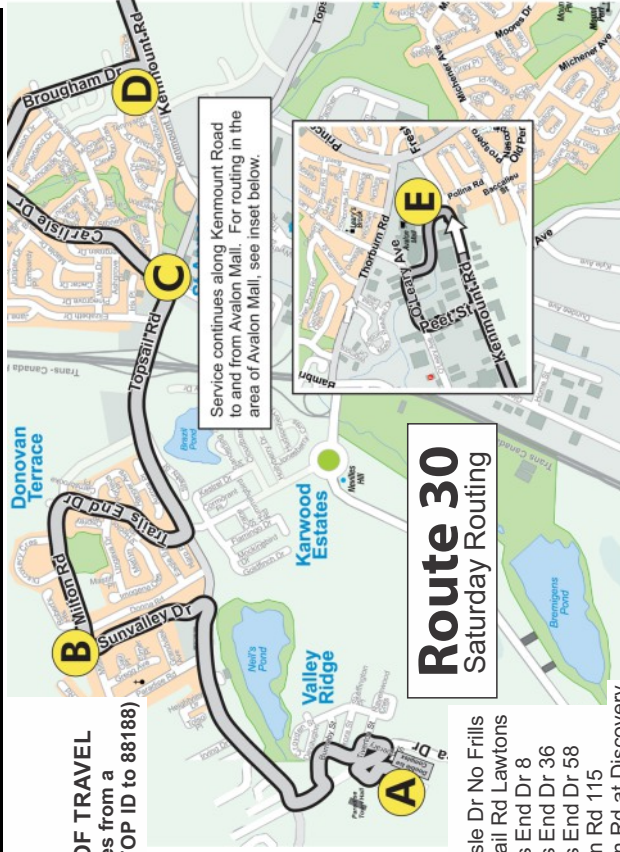

Route 30 Saturday Routing

Service continues along Kenmount Road to and from Avalon Mall. For routing in the area of Avalon Mall, see inset below.

Riding Metrobus is easy with your mCard!

Our mCard is an interactive smart card that we use to handle all of our fare media, except for cash fares. The mCard is the same size as a credit card. When you board the bus, hold your mCard in front of the on-board validator to pay the fare. The validator recognizes the type of fare or pass on the card, and approves or denies the ride electronically. Because it's a smart card, you keep using the same card week after week, month after month. Value is added to the mCard by the user at any of our sales outlets or you can add value to your mCard online at metrobus.com.

mCard Pass Sales Outlets:

- Avalon Mall (Customer Service Centre)
- Shoppers Drug Mart (390 Topsail Rd, LeMarchant Rd, Freshwater Rd, Churchill Sq & Torbay Rd)
- St. John's City Hall (Cashier's Office)
- Memorial University (The Attic)
- College of the North Atlantic (The Bookstore)
- Marine Institute (Campus Store)
- Metrobus Transit Centre (25 Messenger Drive)
- www.metrobus.com